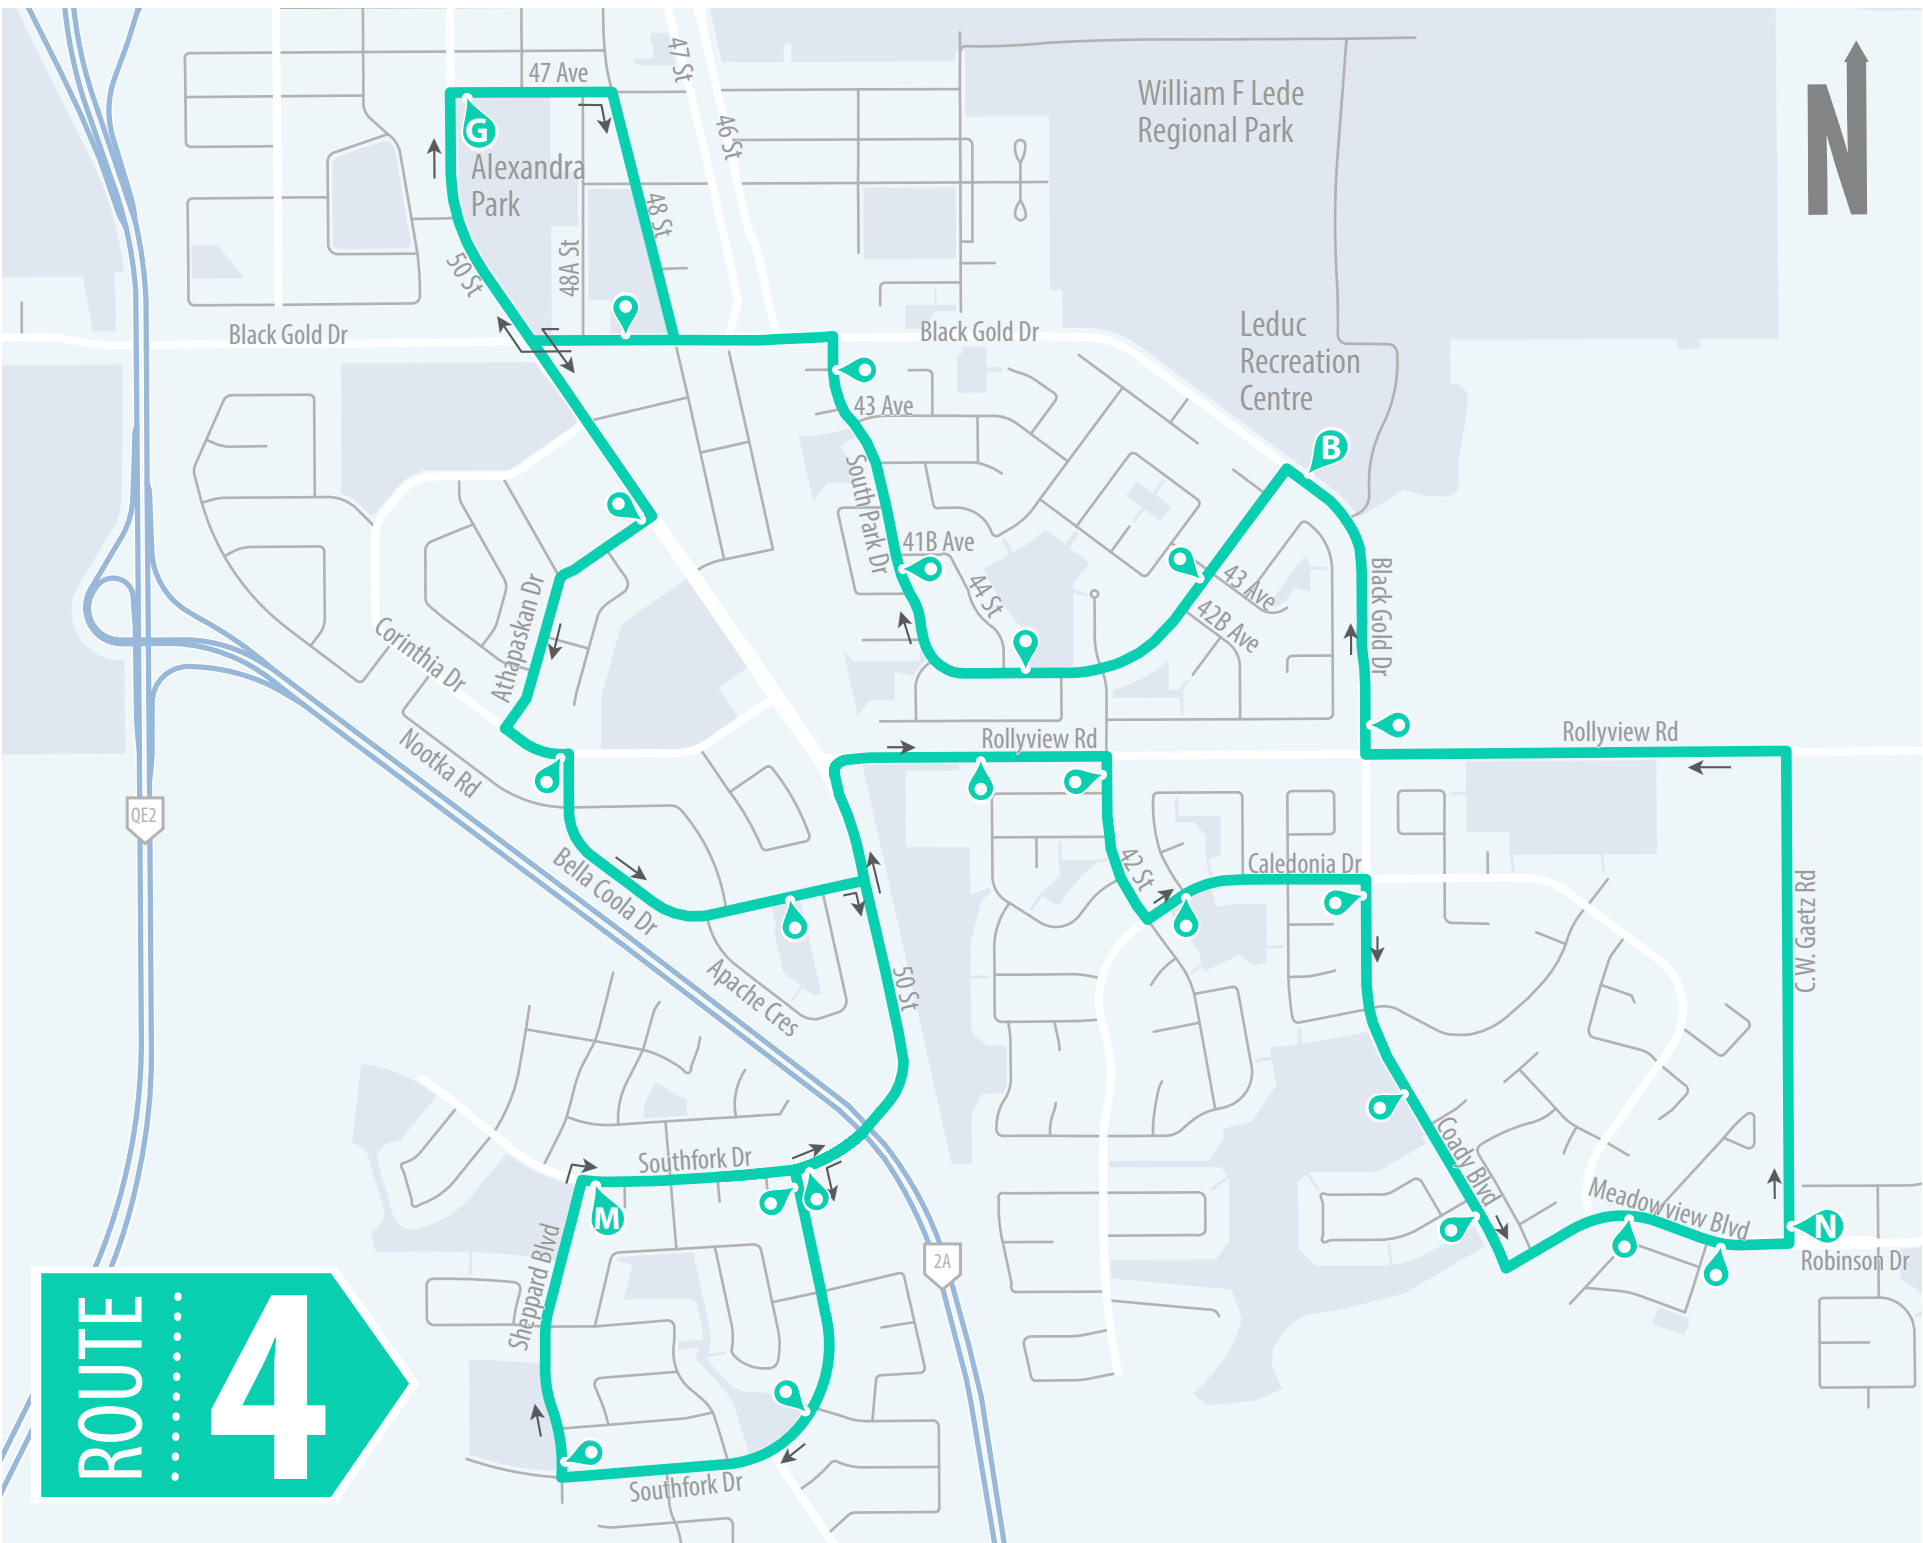

William F Lede Regional Park

Leduc Recreation Centre

ROUTE 4

47 Ave

Alexandra Park

50 St

48 St

48A St

47 St

46 St

Black Gold Dr

Black Gold Dr

43 Ave

41B Ave

44 St

B

South Park Dr

43 Ave

42B Ave

Black Gold Dr

Corinthia Dr

Nootka Rd

Bella Coola Dr

Apache Cres

50 St

Rollyview Rd

Rollyview Rd

Caledonia Dr

42 St

Sheppard Blvd

Southfork Dr

Southfork Dr

2A

Coady Blvd

Meadowview Blvd

Robinson Dr

C.W. Gaetz Rd

N

0E2