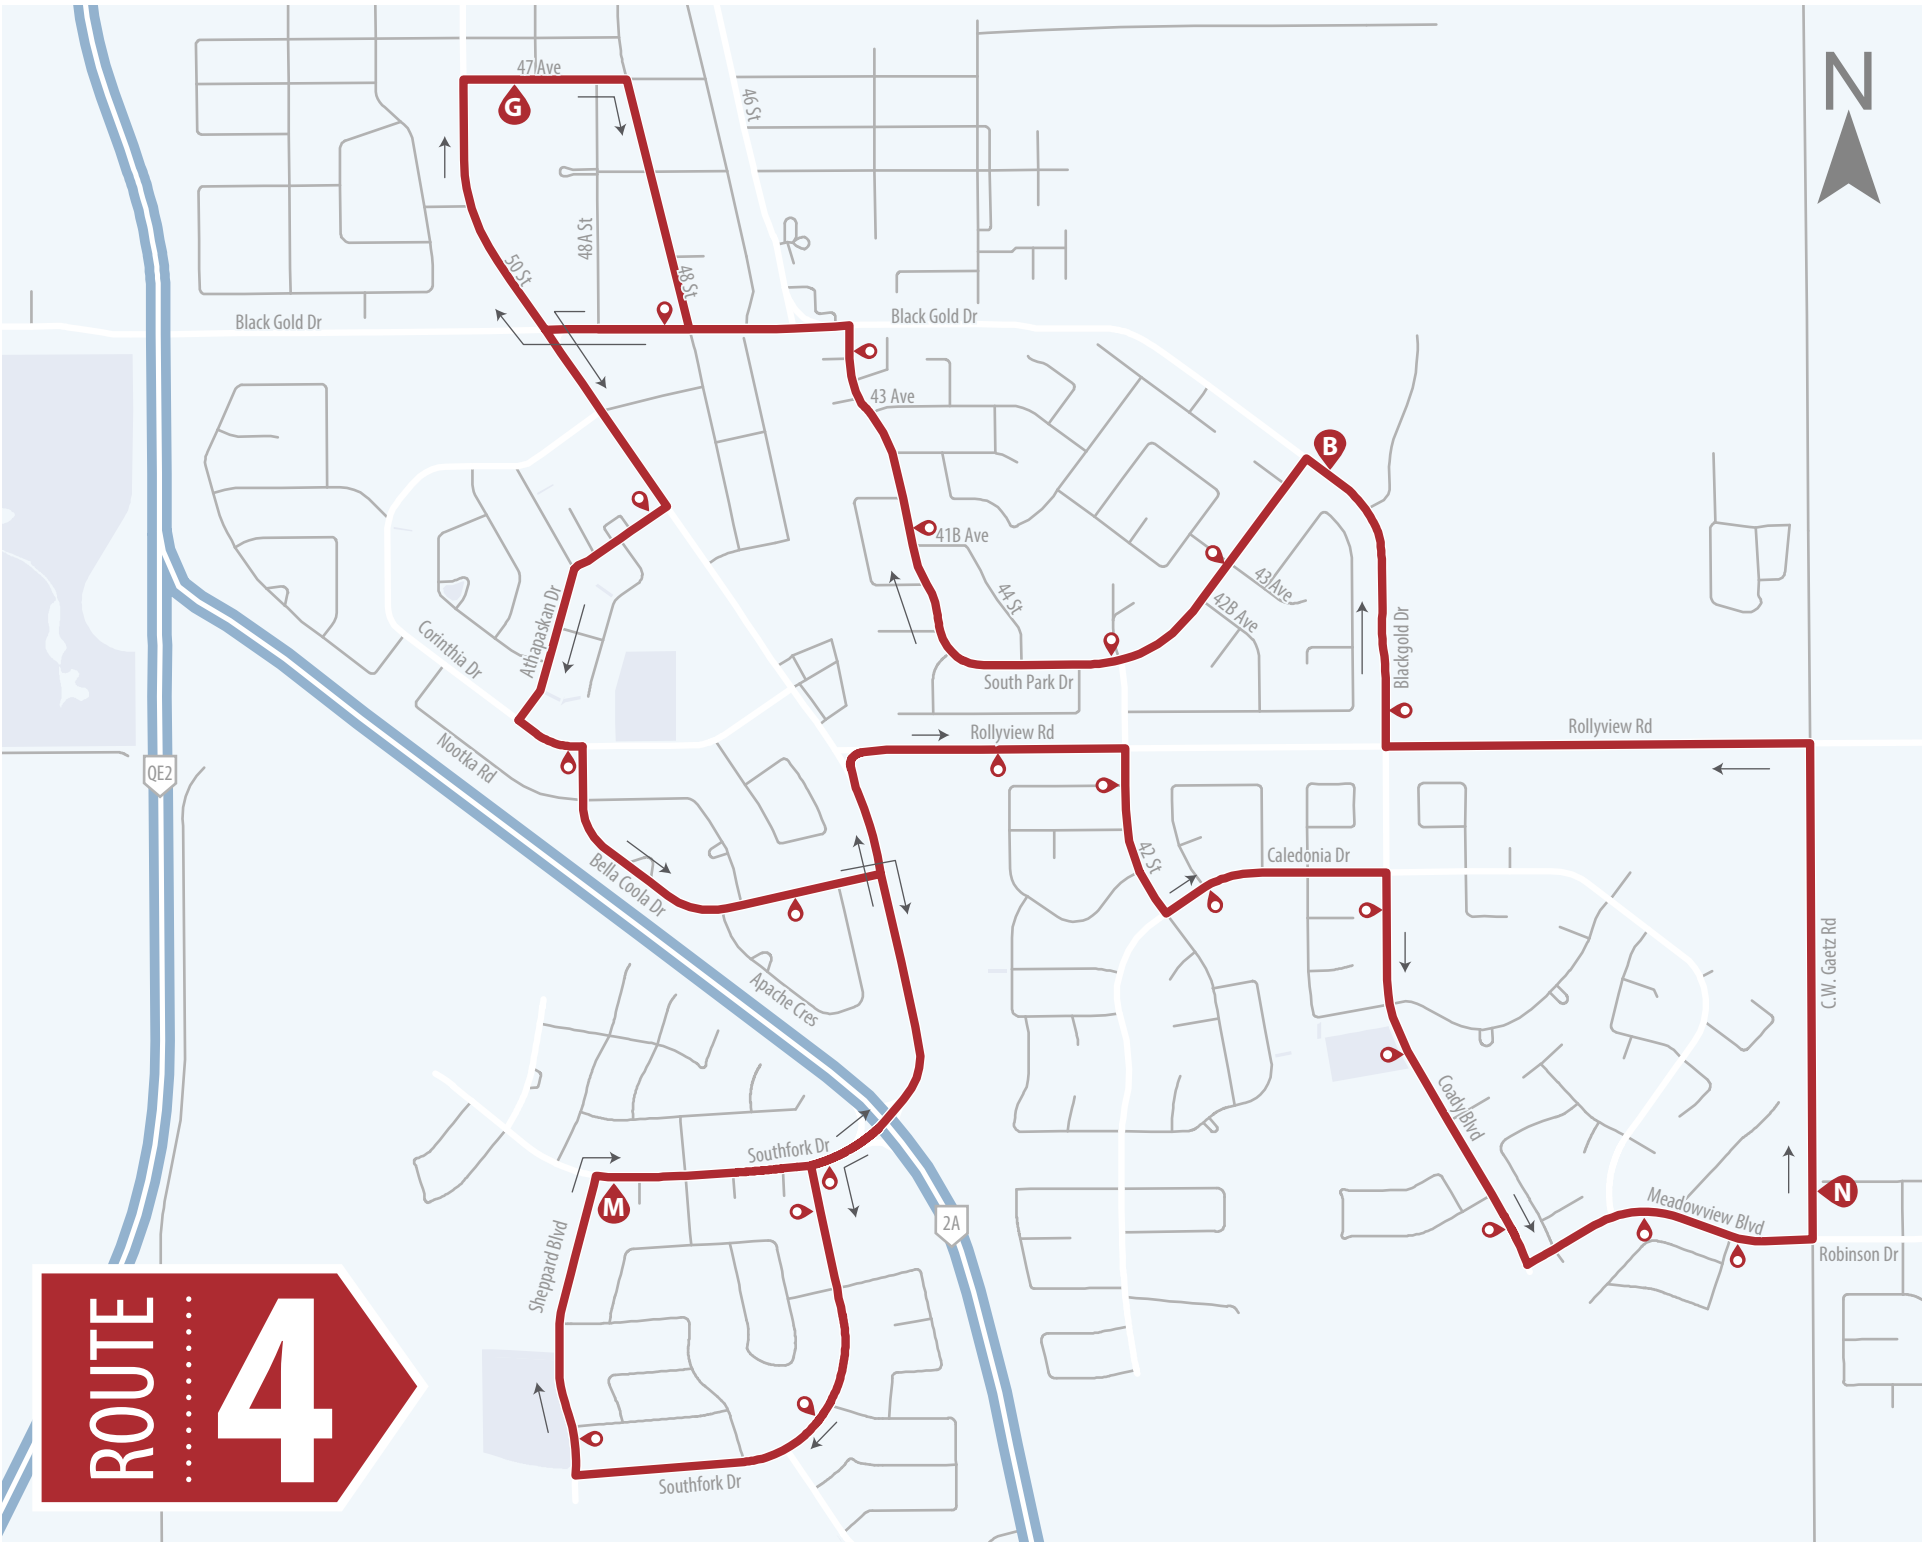

➔ ROUTE 4 – MORNING

47 Avenue / 50 Street Depart Eastbound	Southfork Drive / Sheppard Blvd Arrive	C.W.Gaetz Rd / Robinson Drive Arrive	Leduc Recreation Centre Arrive	47 Avenue / 50 Street Arrive
G	M	N	B	G
Stop 112	Stop 185	Stop 191	Stop 106	Stop 112
5:01	5:12	5:22	5:26	5:31
5:31	5:42	5:52	5:56	6:01
6:01	6:12	6:22	6:26	6:31
6:31	6:42	6:52	6:56	7:06
7:06	7:17	7:27	7:31	7:36
7:36	7:47	7:57	8:01	8:06
8:06	8:17	8:27	8:31	8:41

➔ ROUTE 4 – AFTERNOON

47 Avenue / 50 Street Depart Eastbound	Southfork Drive / Sheppard Blvd Arrive	C.W.Gaetz Rd / Robinson Drive Arrive	Leduc Recreation Centre Arrive	47 Avenue / 50 Street Arrive
G	M	N	B	G
Stop 112	Stop 185	Stop 191	Stop 106	Stop 112
3:38	3:51	4:02	4:09	4:15
4:18	4:29	4:38	4:43	4:48
4:48	4:59	5:08	5:13	5:18
5:18	5:30	5:40	5:46	5:52
5:52	6:03	6:12	6:17	6:22
6:31	6:42	6:51	6:56	7:01

ROUTE

4

Peak Hours Only

Effective May 1, 2018

- ➔ Alexandra Park
- ➔ Corinthia Park
- ➔ Southfork
- ➔ Caledonia
- ➔ Meadowview Park
- ➔ Robinson
- ➔ Leduc Recreation Centre
- ➔ South Park

LEDUC
TRANSIT

CITY OF
Leduc

LEDUC
COUNTY

ROUTE
.....
4