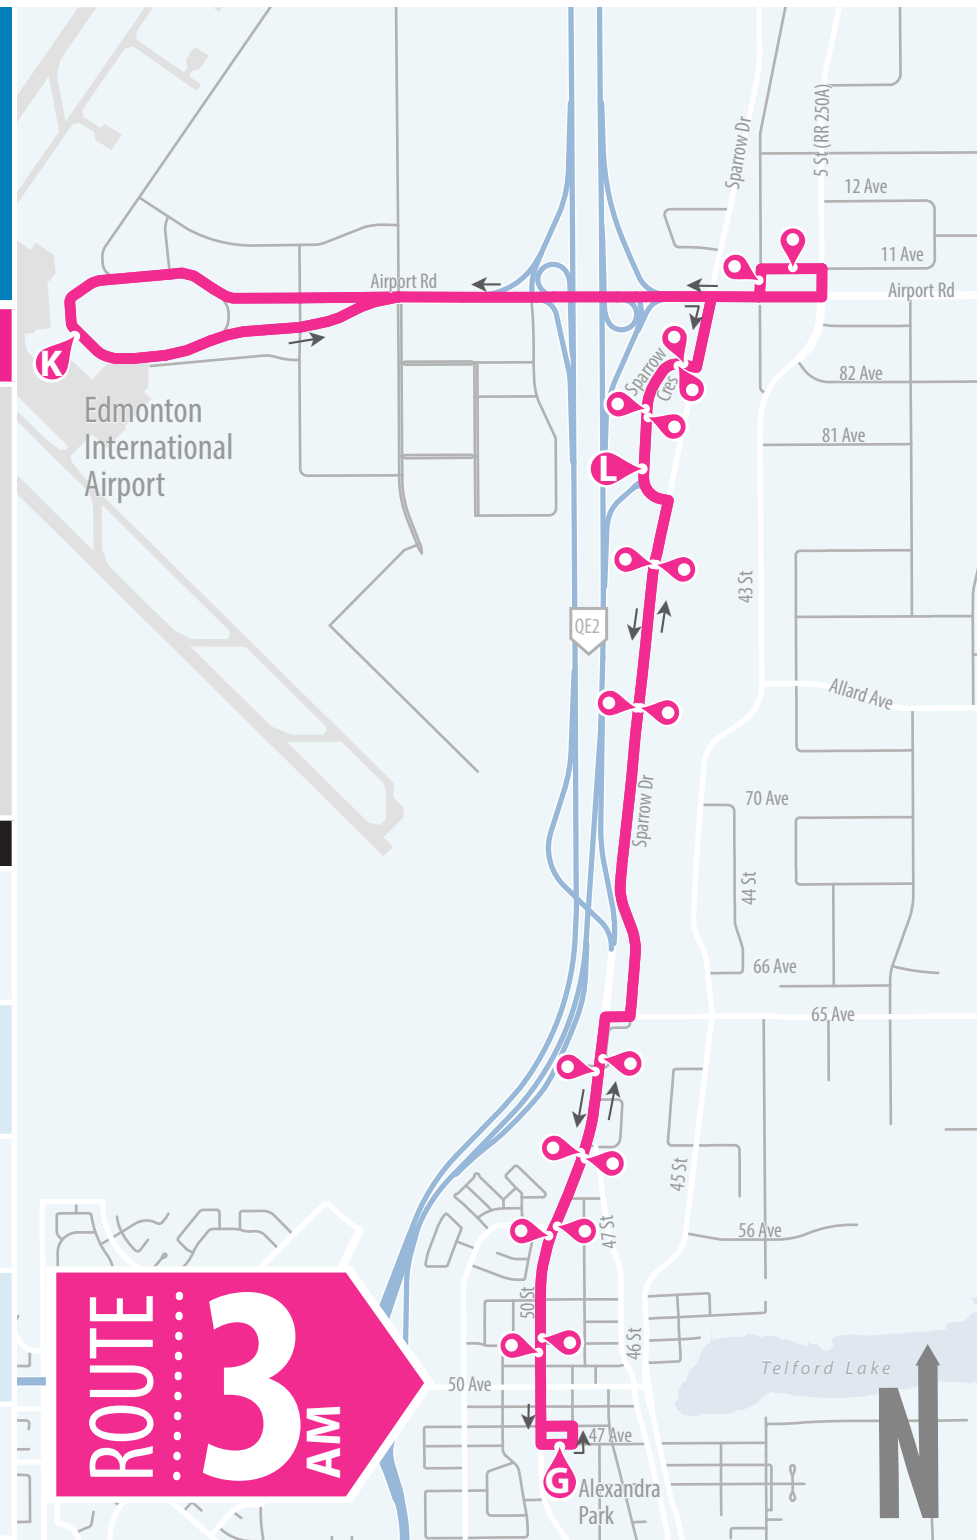

ROUTE 3

LEDUC TRANSIT

TEMPORARY SERVICE as of March 25, 2020

*see LeducTransit.ca for up to date information.

ROUTE 3 – MORNING (MONDAY TO FRIDAY)

47 Avenue / 50 Street Depart	Nisku Inn Depart	Edmonton International Airport Arrive	Edmonton International Airport Depart	Sparrow Crescent Depart	47 Avenue / 50 Street Arrive
G	U	K	K	L	G
6:10	6:21	6:28	6:31	6:37	6:45
6:45	6:56	7:03	7:06	7:12	7:20
7:20	7:31	7:38	7:41	7:47	7:55
7:55	8:06	8:13	8:16	8:22	8:30
8:30	8:41	8:48	8:51	8:57	9:05

ROUTE 3 AM