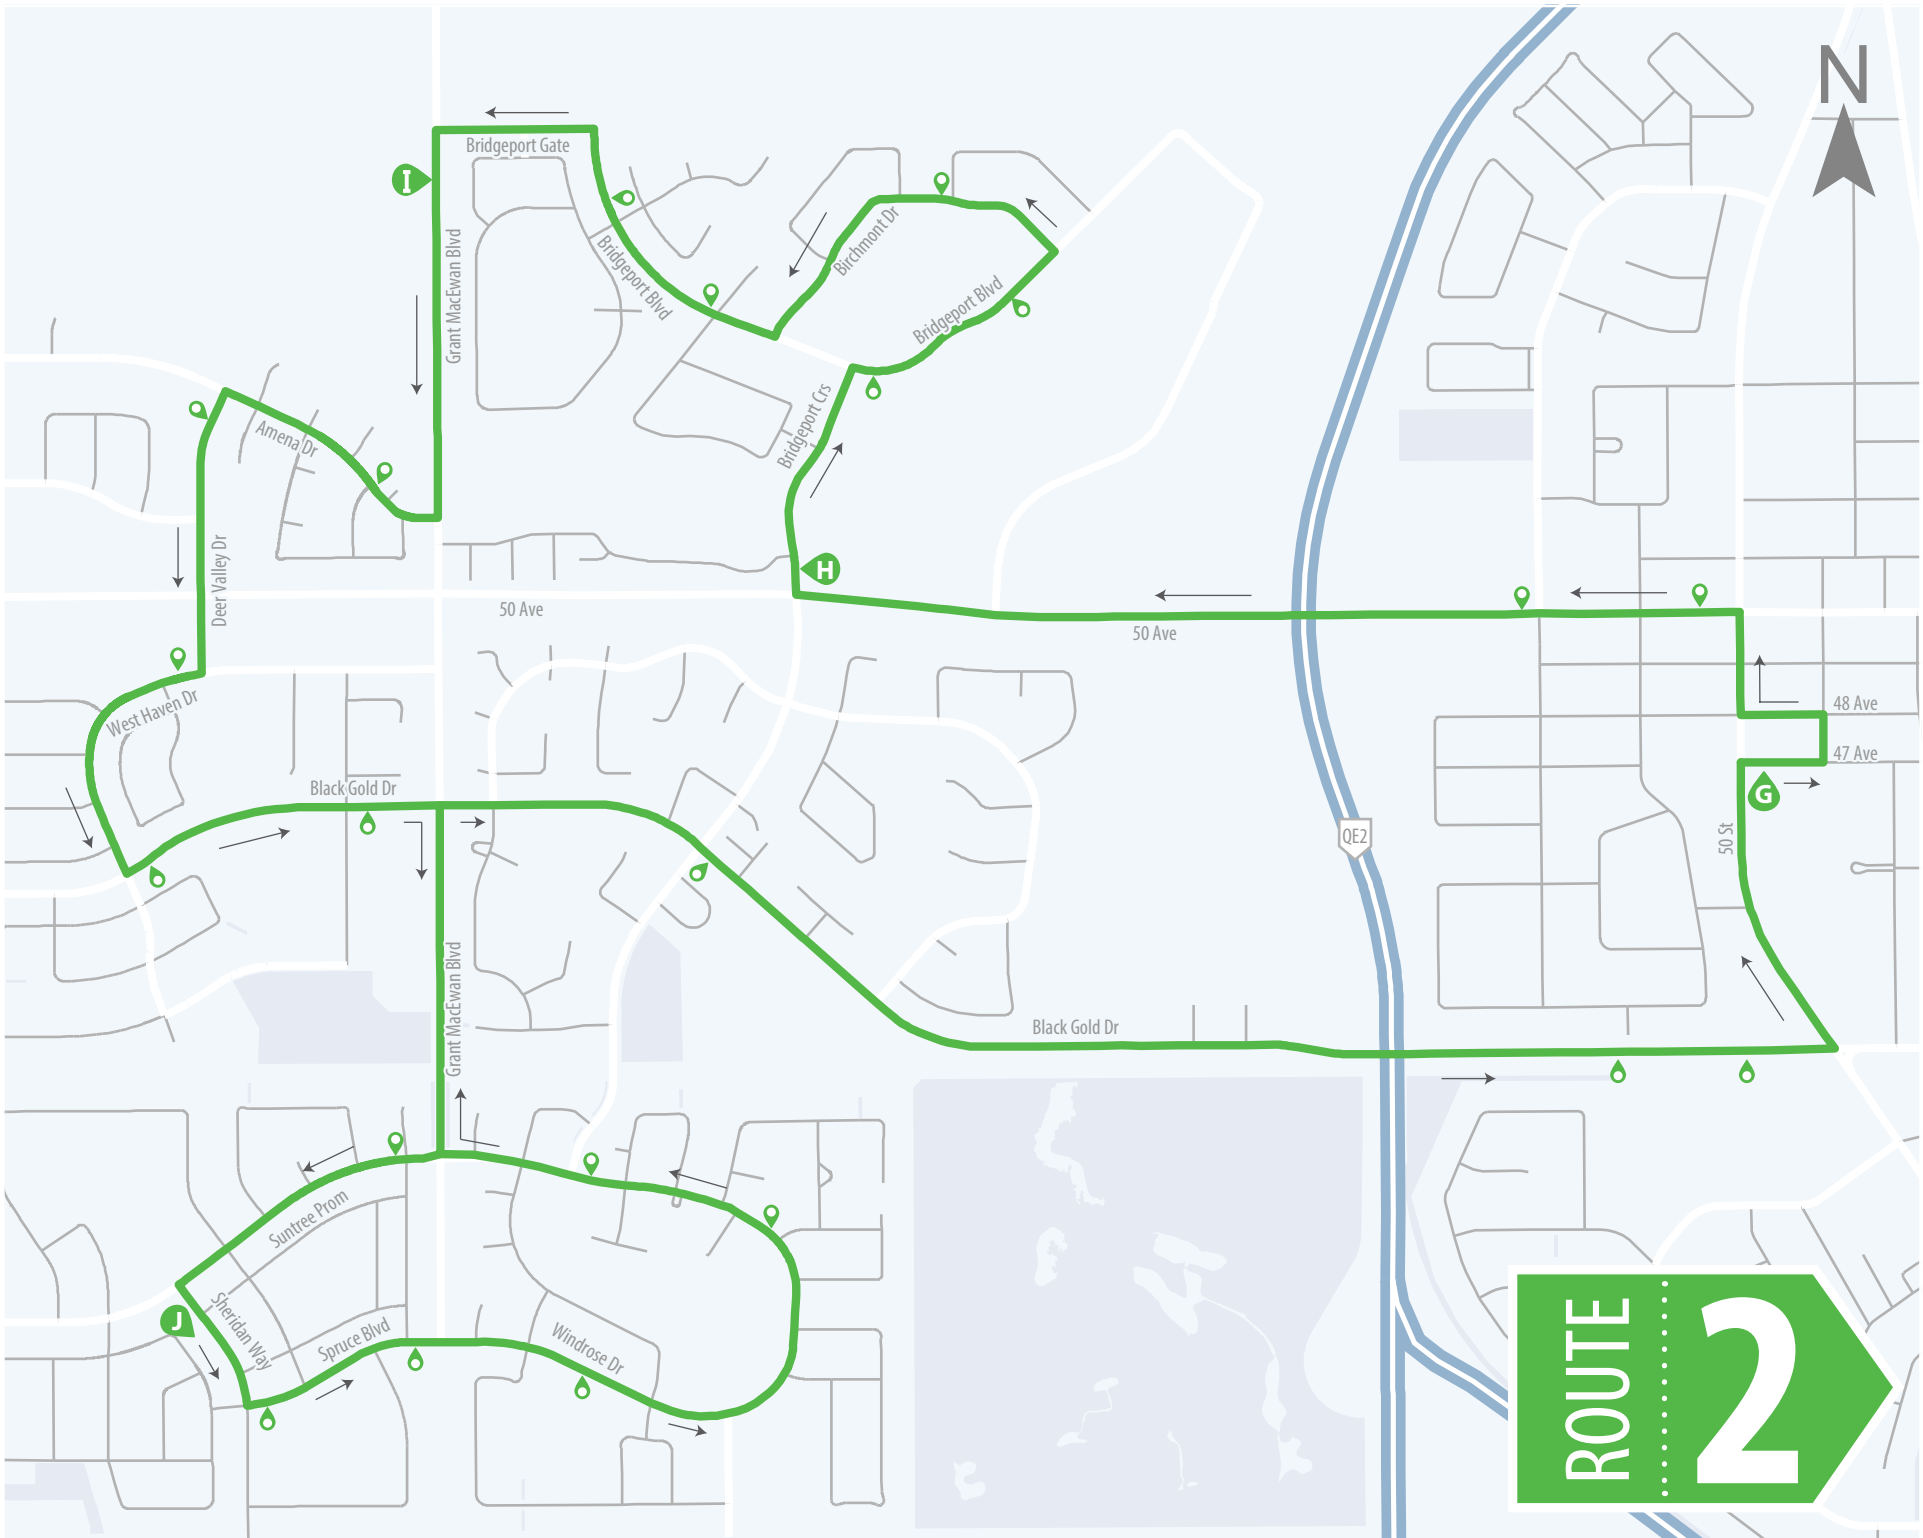

➔ ROUTE 2 – MORNING

47 Avenue / 50 Street Depart Eastbound	Bridgeport Crossing / 50 Avenue Arrive	Grant MacEwan Blvd / Bridgeport Gate Arrive	Sheridan Way / Suntree Promenade Arrive	47 Avenue / 50 Street Arrive Eastbound
G	H	I	J	G
Stop 112	Stop 115	Stop 121	Stop 128	Stop 112
5:01	5:06	5:11	5:19	5:31
5:31	5:36	5:41	5:49	6:01
6:01	6:06	6:11	6:19	6:31
6:31	6:36	6:41	6:49	7:06
7:06	7:11	7:16	7:24	7:36
7:36	7:41	7:46	7:54	8:06
8:06	8:11	8:16	8:24	8:41

➔ ROUTE 2 – AFTERNOON

47 Avenue / 50 Street Depart Eastbound	Bridgeport Crossing / 50 Avenue Arrive	Grant MacEwan Blvd / Bridgeport Gate Arrive	Sheridan Way / Suntree Promenade Arrive	47 Avenue / 50 Street Arrive Eastbound
G	H	I	J	G
Stop 112	Stop 115	Stop 121	Stop 128	Stop 112
3:38	3:44	3:50	3:58	4:10
4:19	4:24	4:29	4:36	4:48
4:48	4:53	4:58	5:06	5:18
5:18	5:23	5:28	5:36	5:48
5:52	5:57	6:02	6:10	6:22
6:31	6:36	6:41	6:49	7:01

Peak Hours Only

Effective May 1, 2018

- ➔ Bridgeport
- ➔ Deer Valley
- ➔ West Haven
- ➔ Suntree
- ➔ Windrose
- ➔ Lakeside Estates
- ➔ Alexandra Park

ROUTE
.....
2