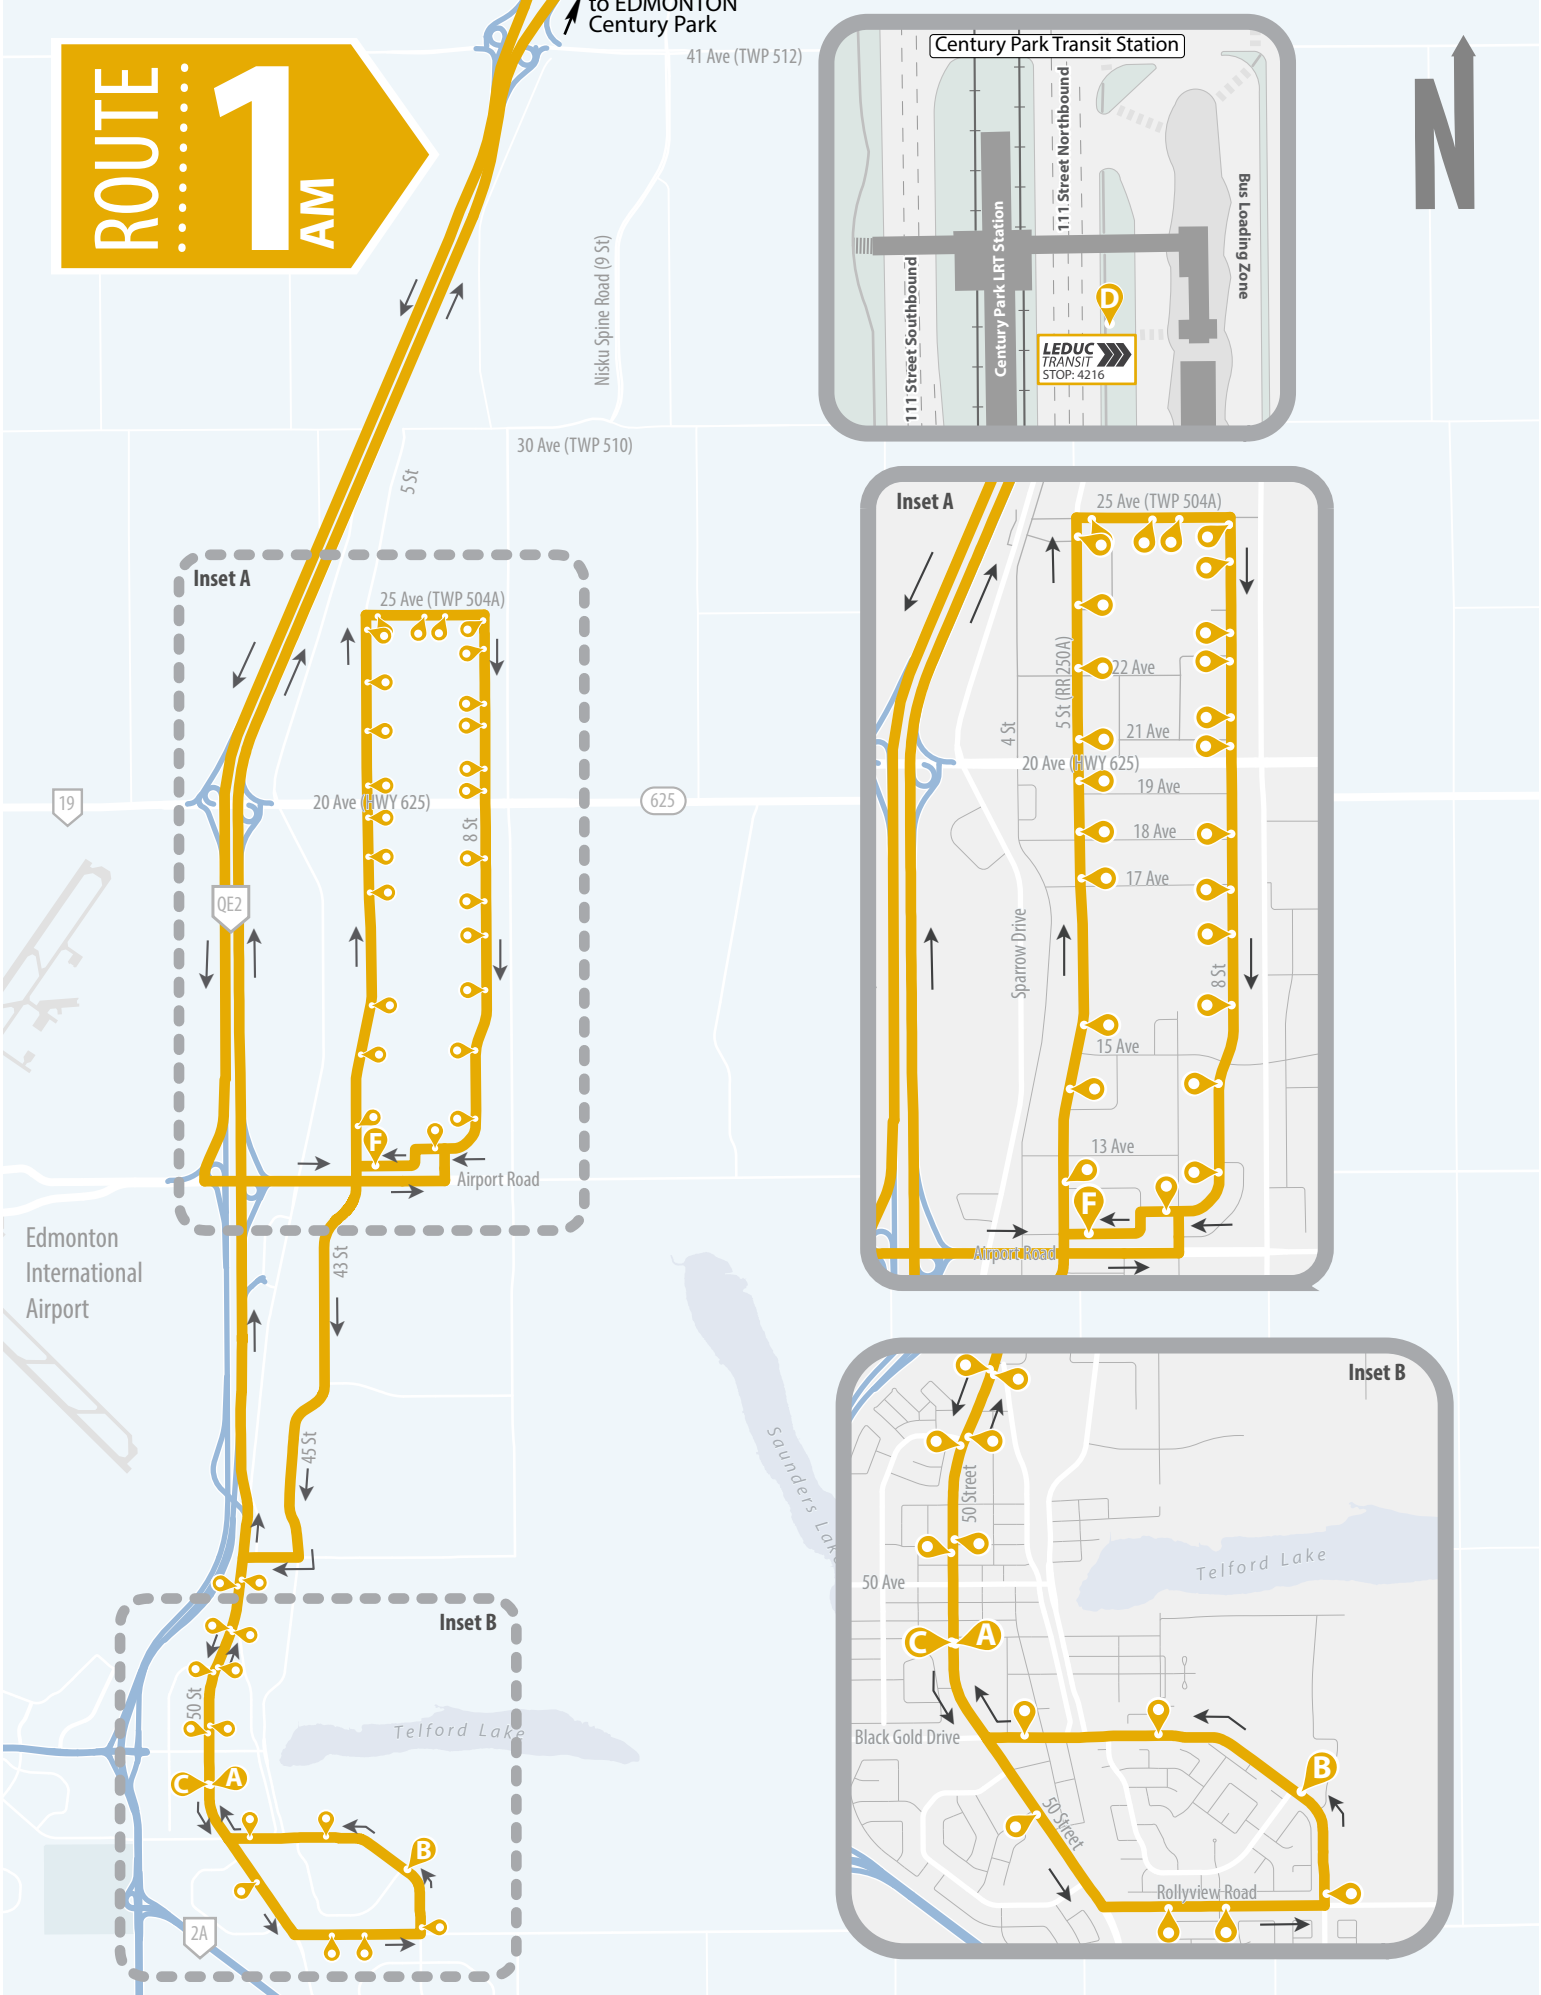

# ROUTE 1 AM

to EDMONTON  
Century Park

41 Ave (TWP 512)

Nisku Spine Road (9 St)

30 Ave (TWP 510)

5 St

25 Ave (TWP 504A)

20 Ave (HWY 625)

Century Park Transit Station

111 Street Southbound

Century Park LRT Station

111 Street Northbound

Bus Loading Zone

LEДУС  
TRANSIT  
STOP: 4216

# ROUTE 1 PM

to EDMONTON  
Century Park

41 Ave (TWP 512)

Nisku Spine Road (9 St)

30 Ave (TWP 510)

5 St

20 Ave (HWY 625)

625

5 St (RR 250A)

25 Ave (TWP 5020A)

22 Ave

21 Ave

20 Ave (HWY 625)

19 Ave

18 Ave

17 Ave