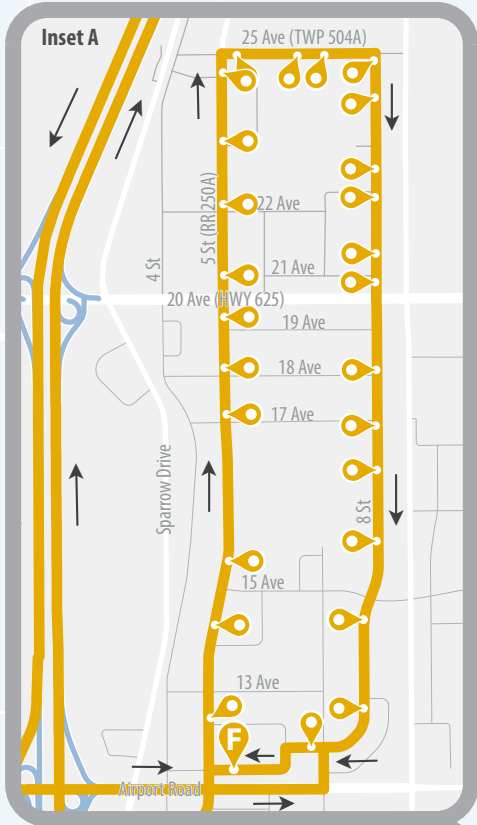

# ROUTE 1 AM

to EDMONTON  
Century Park

41 Ave (TWP 512)

Nisku Spine Road (9 St)

30 Ave (TWP 510)

5 St

25 Ave (TWP 504A)

20 Ave (HWY 625)

Century Park Transit Station

111 Street Southbound

Century Park LRT Station

111 Street Northbound

Bus Loading Zone

LEДУС  
TRANSIT  
STOP: 4216

# ROUTE 1 PM

to EDMONTON  
Century Park

41 Ave (TWP 512)

Nisku Spine Road (9 St)

30 Ave (TWP 510)

5 St

20 Ave (HWY 625)

625

5 St (RR 250A)

25 Ave (TWP 5020A)

22 Ave

21 Ave

20 Ave (HWY 625)

19 Ave

18 Ave

17 Ave