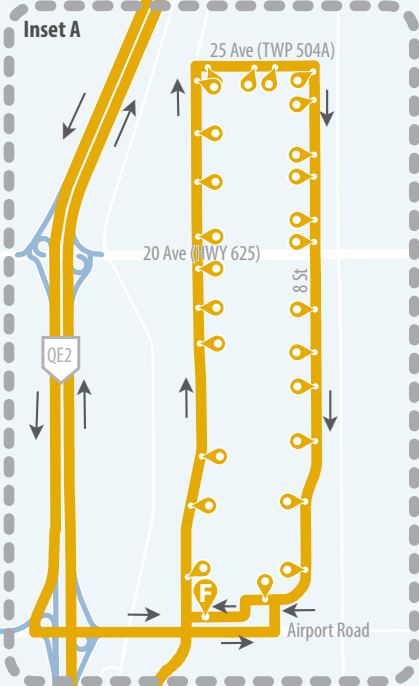

# ROUTE 1 AM

to EDMONTON  
Century Park

41 Ave (TWP 512)

Nisku Spine Road (9 St)

30 Ave (TWP 510)

5 St

25 Ave (TWP 504A)

20 Ave (HWY 625)

Century Park Transit Station

111 Street Southbound

Century Park LRT Station

111 Street Northbound

Bus Loading Zone

LEДУС  
TRANSIT  
STOP: 4216

# ROUTE 1 PM

to EDMONTON  
Century Park

41 Ave (TWP 512)

Nisku Spine Road (9 St)

30 Ave (TWP 510)

5 St

20 Ave (HWY 625)

625

5 St (RR 250A)

25 Ave (TWP 5020A)

22 Ave

21 Ave

20 Ave (HWY 625)

19 Ave

18 Ave

17 Ave