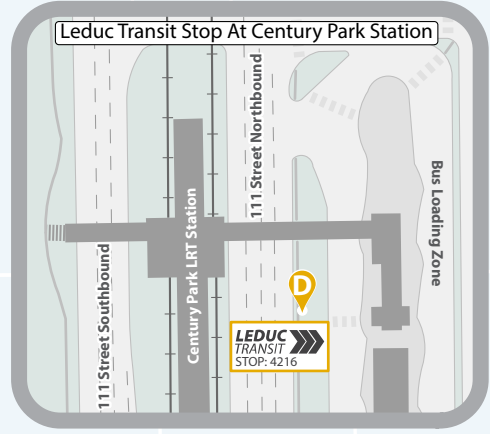

## ROUTE 1 – MORNING (MONDAY TO FRIDAY)

50 Street / 47 Avenue Depart Southbound	Leduc Recreation Centre Arrive	50 Street / 47 Avenue Arrive Northbound	50 Street / 47 Avenue Depart Northbound	Century Park Edmonton Arrive	Century Park Edmonton Depart	Amazon 1440 39 Avenue Arrive	Amazon 1440 39 Avenue Depart	Leduc County Centre	50 Street / 47 Avenue Arrive Southbound
C	B	A	A	D	D	AZ	AZ	F	C
Stop 101	Stop 106	Stop 100	Stop 100	ETS Stop 4216	ETS Stop 4216	Stop 340	Stop 340	Stop 300	Stop 101
5:19	5:26	5:32	5:34	5:59	6:04	6:18	6:20	6:37	6:47
5:49	5:56	6:02	6:04	6:29	6:34	6:48	6:50	7:07	7:17
6:19	6:26	6:32	6:34	6:59	7:04	7:18	7:20	7:37	7:47
6:49	6:56	7:02	7:04	7:29	7:34	7:48	7:50	8:07	8:17
7:19	7:26	7:32	7:34	7:59	8:04	8:18	8:20	8:37	8:47
7:49	7:56	8:02	8:04	8:29	8:34	8:48	8:50	9:07	9:17

## ROUTE 1 – AFTERNOON (MONDAY TO FRIDAY)

50 Street / 47 Avenue Depart Northbound	Leduc County Centre	Amazon 1440 39 Avenue Arrive	Amazon 1440 39 Avenue Depart	Century Park Edmonton Arrive	Century Park Edmonton Depart	50 Street / 47 Avenue Arrive Southbound	Leduc Recreation Centre Arrive	50 Street / 47 Avenue Arrive Northbound
A	F			D	D	C	B	A
Stop 100	Stop 300			ETS Stop 4216	ETS Stop 4216	Stop 101	Stop 106	Stop 100
2:55	3:08	3:22	3:24	3:37	3:44	4:09	4:16	4:22
3:25	3:38	3:52	3:54	4:07	4:14	4:39	4:46	4:52
3:55	4:08	4:22	4:24	4:37	4:44	5:09	5:16	5:22
4:25	4:38	4:52	4:54	5:07	5:14	5:39	5:46	5:52
4:55	5:08	5:22	5:24	5:37	5:44	6:09	6:16	6:22
5:45	5:58	6:12	6:14	6:27	6:34	6:59	7:06	7:12

to EDMONTON - Century Park LRT Station via Gateway Blvd / Calgary Trail

Border Business Park on return trip to City of Leduc

Edmonton International Airport

Nisku

Leduc County Centre

Alexandra Park

Leduc Recreation Centre

Sauviers Lake

Telford Lake

to EDMONTON - Century Park LRT Station via Gateway Blvd / Calgary Trail

Border Business Park on route to Edmonton

Border Business Park - Amazon Edmonton Warehouse

Leduc Transit Stop At Century Park Station