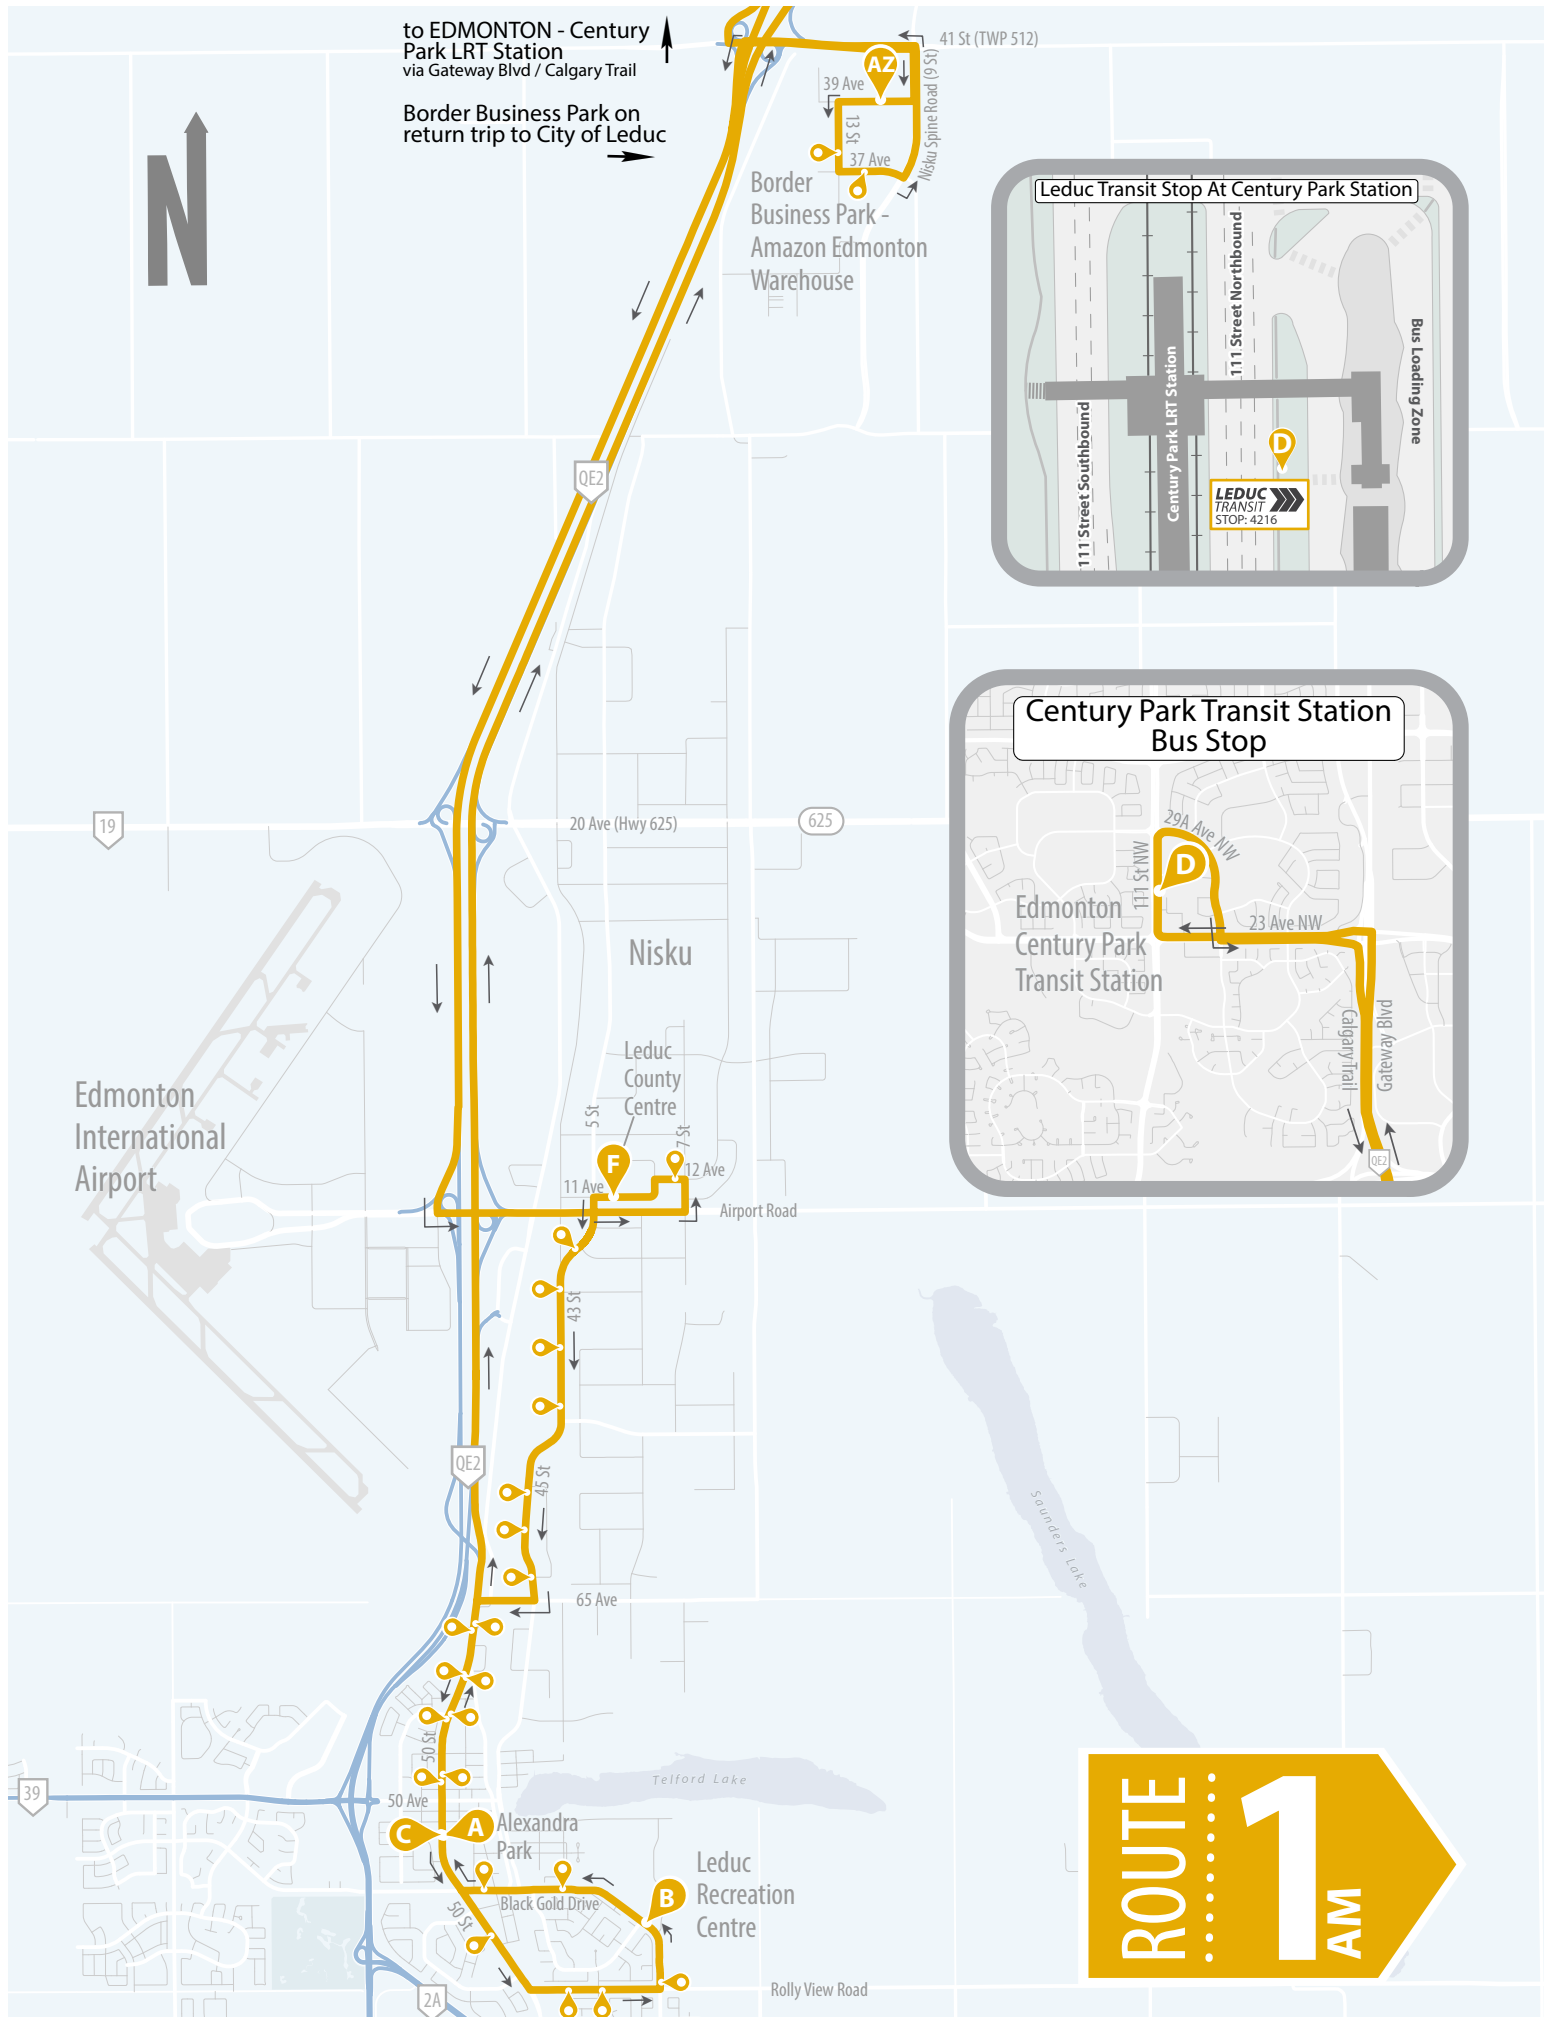

## ROUTE 1 – MORNING (MONDAY TO FRIDAY)

50 Street / 47 Avenue Depart Southbound	Leduc Recreation Centre Arrive	50 Street / 47 Avenue Arrive Northbound	50 Street / 47 Avenue Depart Northbound	Century Park Edmonton Arrive	Century Park Edmonton Depart	Amazon 1440 39 Avenue Arrive	Amazon 1440 39 Avenue Depart	Leduc County Centre	50 Street / 47 Avenue Arrive Southbound
C	B	A	A	D	D	AZ	AZ	F	C
Stop 101	Stop 106	Stop 100	Stop 100	ETS Stop 4216	ETS Stop 4216	Stop 340	Stop 340	Stop 300	Stop 101
5:19	5:26	5:32	5:34	5:59	6:04	6:18	6:20	6:37	6:47
5:49	5:56	6:02	6:04	6:29	6:34	6:48	6:50	7:07	7:17
6:19	6:26	6:32	6:34	6:59	7:04	7:18	7:20	7:37	7:47
6:49	6:56	7:02	7:04	7:29	7:34	7:48	7:50	8:07	8:17
7:19	7:26	7:32	7:34	7:59	8:04	8:18	8:20	8:37	8:47
7:49	7:56	8:02	8:04	8:29	8:34	8:48	8:50	9:07	9:17

## ROUTE 1 – AFTERNOON (MONDAY TO FRIDAY)

50 Street / 47 Avenue Depart Northbound	Leduc County Centre	Amazon 1440 39 Avenue Arrive	Amazon 1440 39 Avenue Depart	Century Park Edmonton Arrive	Century Park Edmonton Depart	50 Street / 47 Avenue Arrive Southbound	Leduc Recreation Centre Arrive	50 Street / 47 Avenue Arrive Northbound
A	F			D	D	C	B	A
Stop 100	Stop 300			ETS Stop 4216	ETS Stop 4216	Stop 101	Stop 106	Stop 100
2:55	3:08	3:22	3:24	3:37	3:44	4:09	4:16	4:22
3:25	3:38	3:52	3:54	4:07	4:14	4:39	4:46	4:52
3:55	4:08	4:22	4:24	4:37	4:44	5:09	5:16	5:22
4:25	4:38	4:52	4:54	5:07	5:14	5:39	5:46	5:52
4:55	5:08	5:22	5:24	5:37	5:44	6:09	6:16	6:22
5:45	5:58	6:12	6:14	6:27	6:34	6:59	7:06	7:12

to EDMONTON - Century Park LRT Station via Gateway Blvd / Calgary Trail

Border Business Park on return trip to City of Leduc

Edmonton International Airport

Nisku

Leduc County Centre

Alexandra Park

Leduc Recreation Centre

Sauviers Lake

Telford Lake

to EDMONTON - Century Park LRT Station via Gateway Blvd / Calgary Trail

Border Business Park on route to Edmonton

Border Business Park - Amazon Edmonton Warehouse

Leduc Transit Stop At Century Park Station