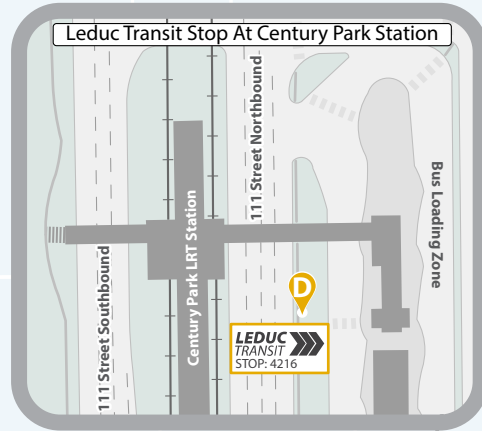

## ROUTE 1 – MORNING (MONDAY TO FRIDAY)

50 Street / 47 Avenue Depart Southbound	Leduc Recreation Centre Arrive	50 Street / 47 Avenue Arrive Northbound	50 Street / 47 Avenue Depart Northbound	Century Park Edmonton Arrive	Century Park Edmonton Depart	Amazon 1440 39 Avenue Arrive	Amazon 1440 39 Avenue Depart	Leduc County Centre	50 Street / 47 Avenue Arrive Southbound
C	B	A	A	D	D	AZ	AZ	F	C
Stop 101	Stop 106	Stop 100	Stop 100	ETS Stop 4216	ETS Stop 4216	Stop 340	Stop 340	Stop 300	Stop 101
5:19	5:26	5:32	5:34	5:59	6:04	6:18	6:20	6:37	6:47
5:49	5:56	6:02	6:04	6:29	6:34	6:48	6:50	7:07	7:17
6:19	6:26	6:32	6:34	6:59	7:04	7:18	7:20	7:37	7:47
6:49	6:56	7:02	7:04	7:29	7:34	7:48	7:50	8:07	8:17
7:19	7:26	7:32	7:34	7:59	8:04	8:18	8:20	8:37	8:47
7:49	7:56	8:02	8:04	8:29	8:34	8:48	8:50	9:07	9:17

## ROUTE 1 – AFTERNOON (MONDAY TO FRIDAY)

50 Street / 47 Avenue Depart Northbound	Leduc County Centre	Amazon 1440 39 Avenue Arrive	Amazon 1440 39 Avenue Depart	Century Park Edmonton Arrive	Century Park Edmonton Depart	50 Street / 47 Avenue Arrive Southbound	Leduc Recreation Centre Arrive	50 Street / 47 Avenue Arrive Northbound
A	F			D	D	C	B	A
Stop 100	Stop 300			ETS Stop 4216	ETS Stop 4216	Stop 101	Stop 106	Stop 100
2:55	3:08	3:22	3:24	3:37	3:44	4:09	4:16	4:22
3:25	3:38	3:52	3:54	4:07	4:14	4:39	4:46	4:52
3:55	4:08	4:22	4:24	4:37	4:44	5:09	5:16	5:22
4:25	4:38	4:52	4:54	5:07	5:14	5:39	5:46	5:52
4:55	5:08	5:22	5:24	5:37	5:44	6:09	6:16	6:22
5:45	5:58	6:12	6:14	6:27	6:34	6:59	7:06	7:12

to EDMONTON - Century Park LRT Station via Gateway Blvd / Calgary Trail

Border Business Park on return trip to City of Leduc

Edmonton International Airport

Nisku

Leduc County Centre

Alexandra Park

Leduc Recreation Centre

Sauviers Lake

Telford Lake

to EDMONTON - Century Park LRT Station via Gateway Blvd / Calgary Trail

Border Business Park on route to Edmonton

Border Business Park - Amazon Edmonton Warehouse

Leduc Transit Stop At Century Park Station