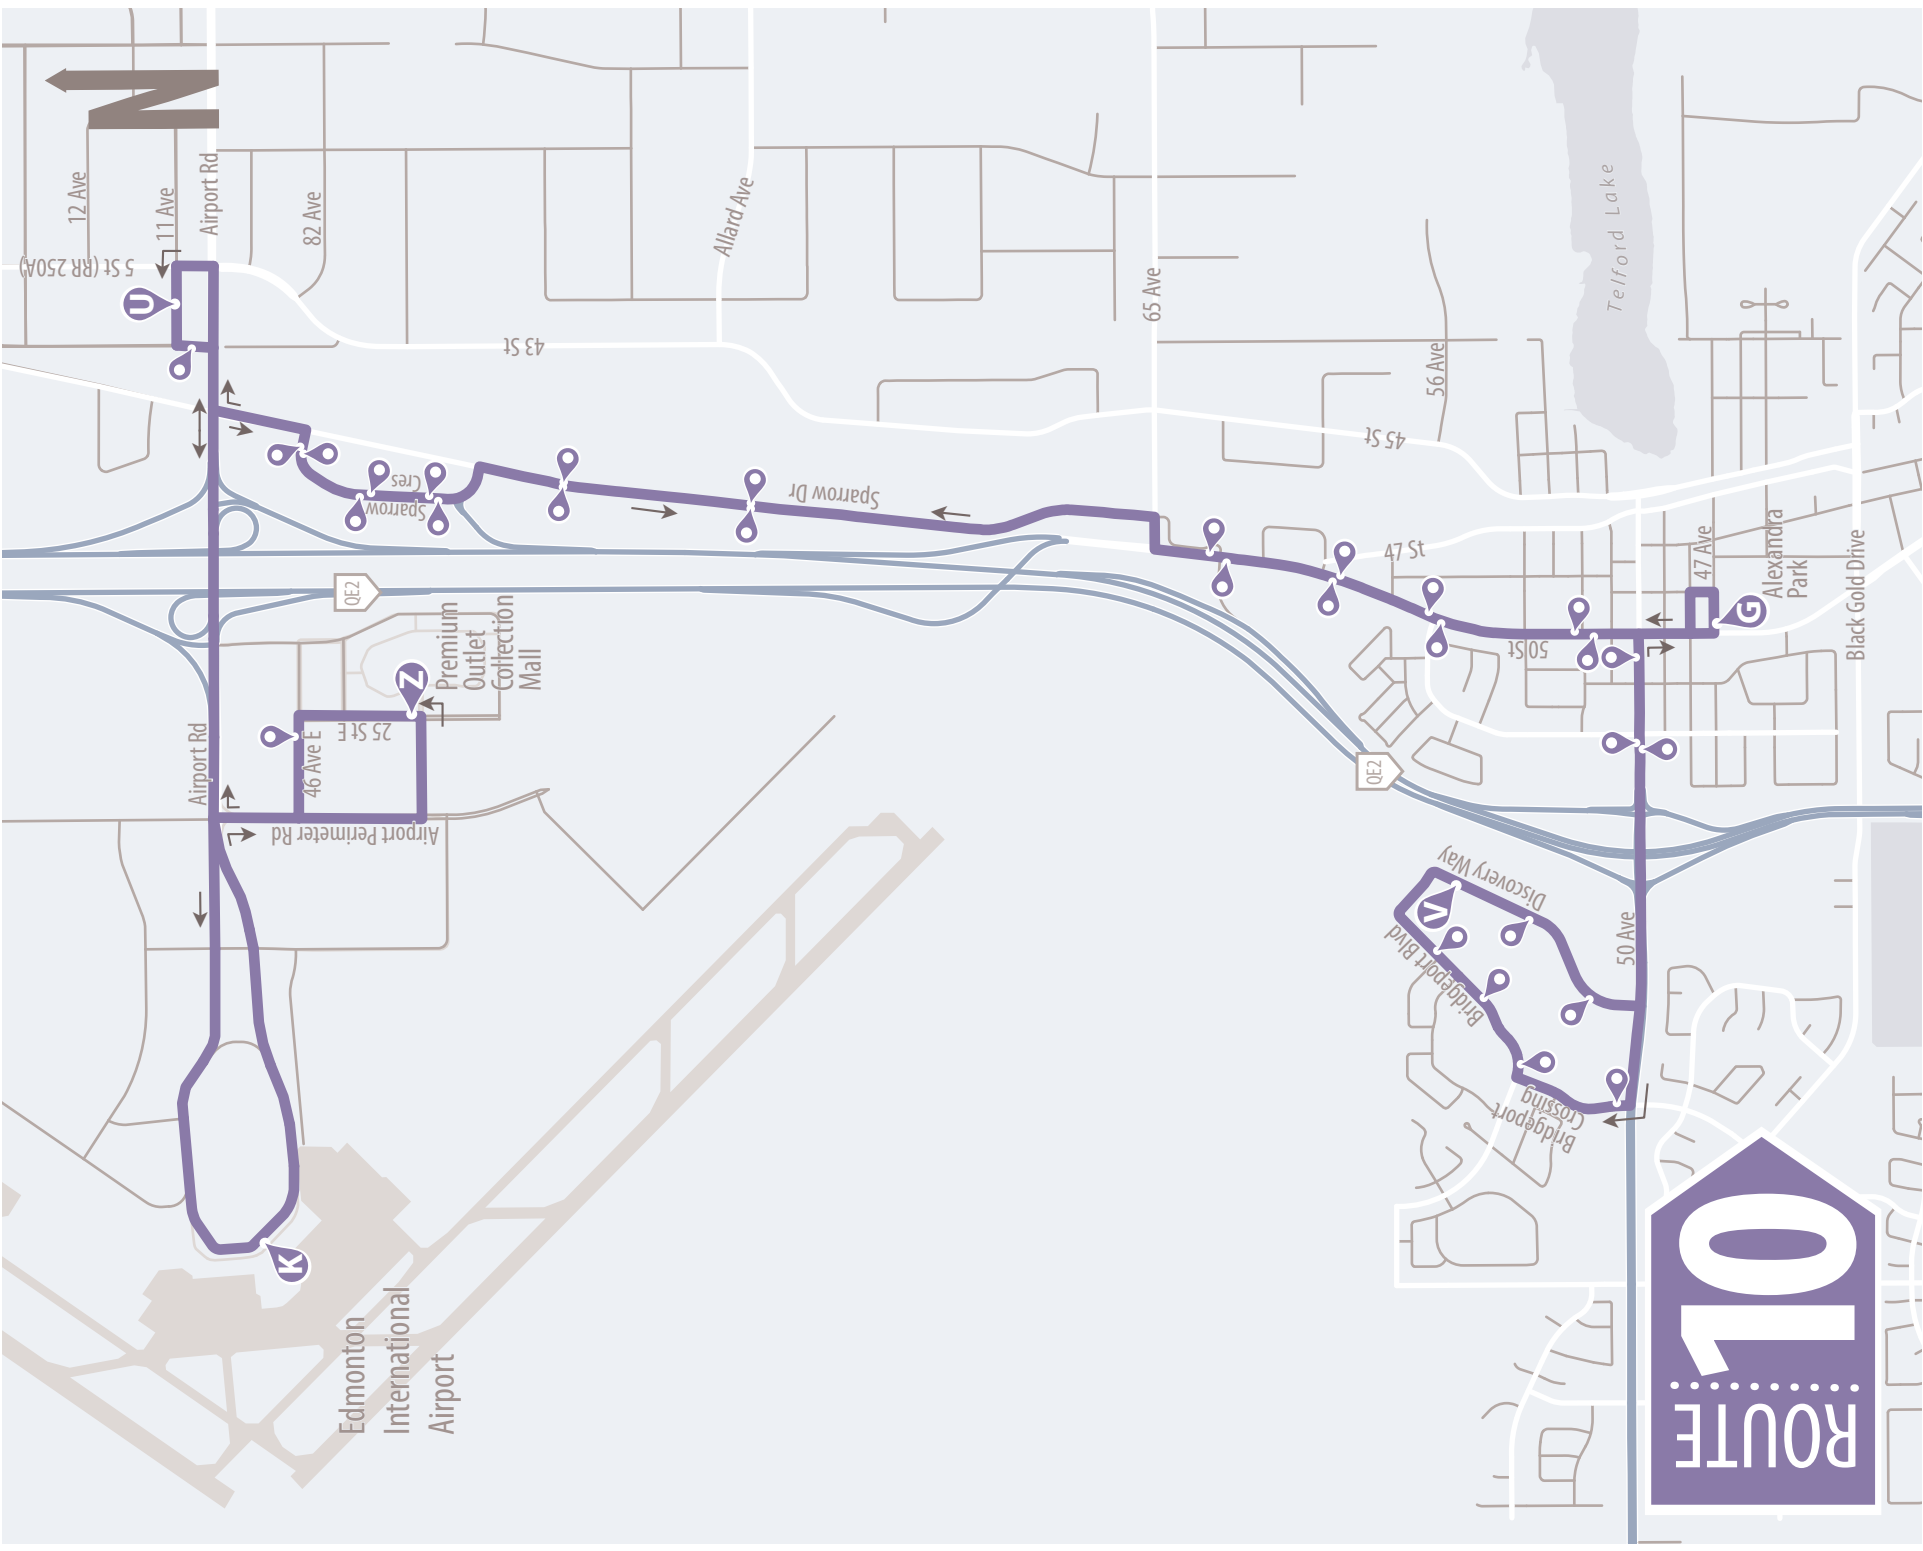

➔ **ROUTE 10 – SUNDAYS AND STATUTORY HOLIDAYS** *ON SELECT STATUTORY HOLIDAYS (SEE LEDUCTRANSIT.CA FOR DETAILS)

	Alexandra Arena Depart	Nisku Inn Depart	Edmonton International Airport Arrive	Edmonton International Airport Depart	Premium Outlet Collection Depart	Nisku Inn Depart	Alexandra Arena Depart	Leduc Common Depart	Alexandra Arena Arrive
	G	U	K	K	Z	U	G	V	G
	Stop 112	Stop 317	Stop 400	Stop 400	Stop 401	Stop 317	Stop 112	Stop 206	Stop 112
AM	10:06	10:17	10:24	10:27	10:33	10:39	10:50	10:59	11:05
	11:06	11:17	11:24	11:27	11:33	11:39	11:50	11:59	12:05
PM	12:20	12:30	12:37	12:40	12:46	12:52	1:02	1:11	1:17
	1:20	1:30	1:37	1:40	1:46	1:52	2:02	2:11	2:17
	2:20	2:30	2:37	2:40	2:46	2:52	3:02	3:11	3:17
	3:20	3:30	3:37	3:40	3:46	3:52	4:02	4:11	4:17
	4:20	4:30	4:37	4:40	4:46	4:52	5:02	5:11	5:17
	5:20	5:30	5:37	5:40	5:46	5:52	6:02	6:11	6:17
	6:20	6:30	6:37	6:40	6:46	6:52	7:02	7:11	7:17
	7:20*	7:30*	7:37*	7:40*	7:46*	7:52*	8:02*	8:11*	8:17*

Effective Jan. 1, 2020

- ➔ Alexandra Park
- ➔ Nisku Inn
- ➔ Premium Outlet Collection
- ➔ Edmonton International Airport (EIA)
- ➔ Leduc Common

ROUTE 10

Edmontion
International
Airport

Premium
Outlet
Collection
Mall