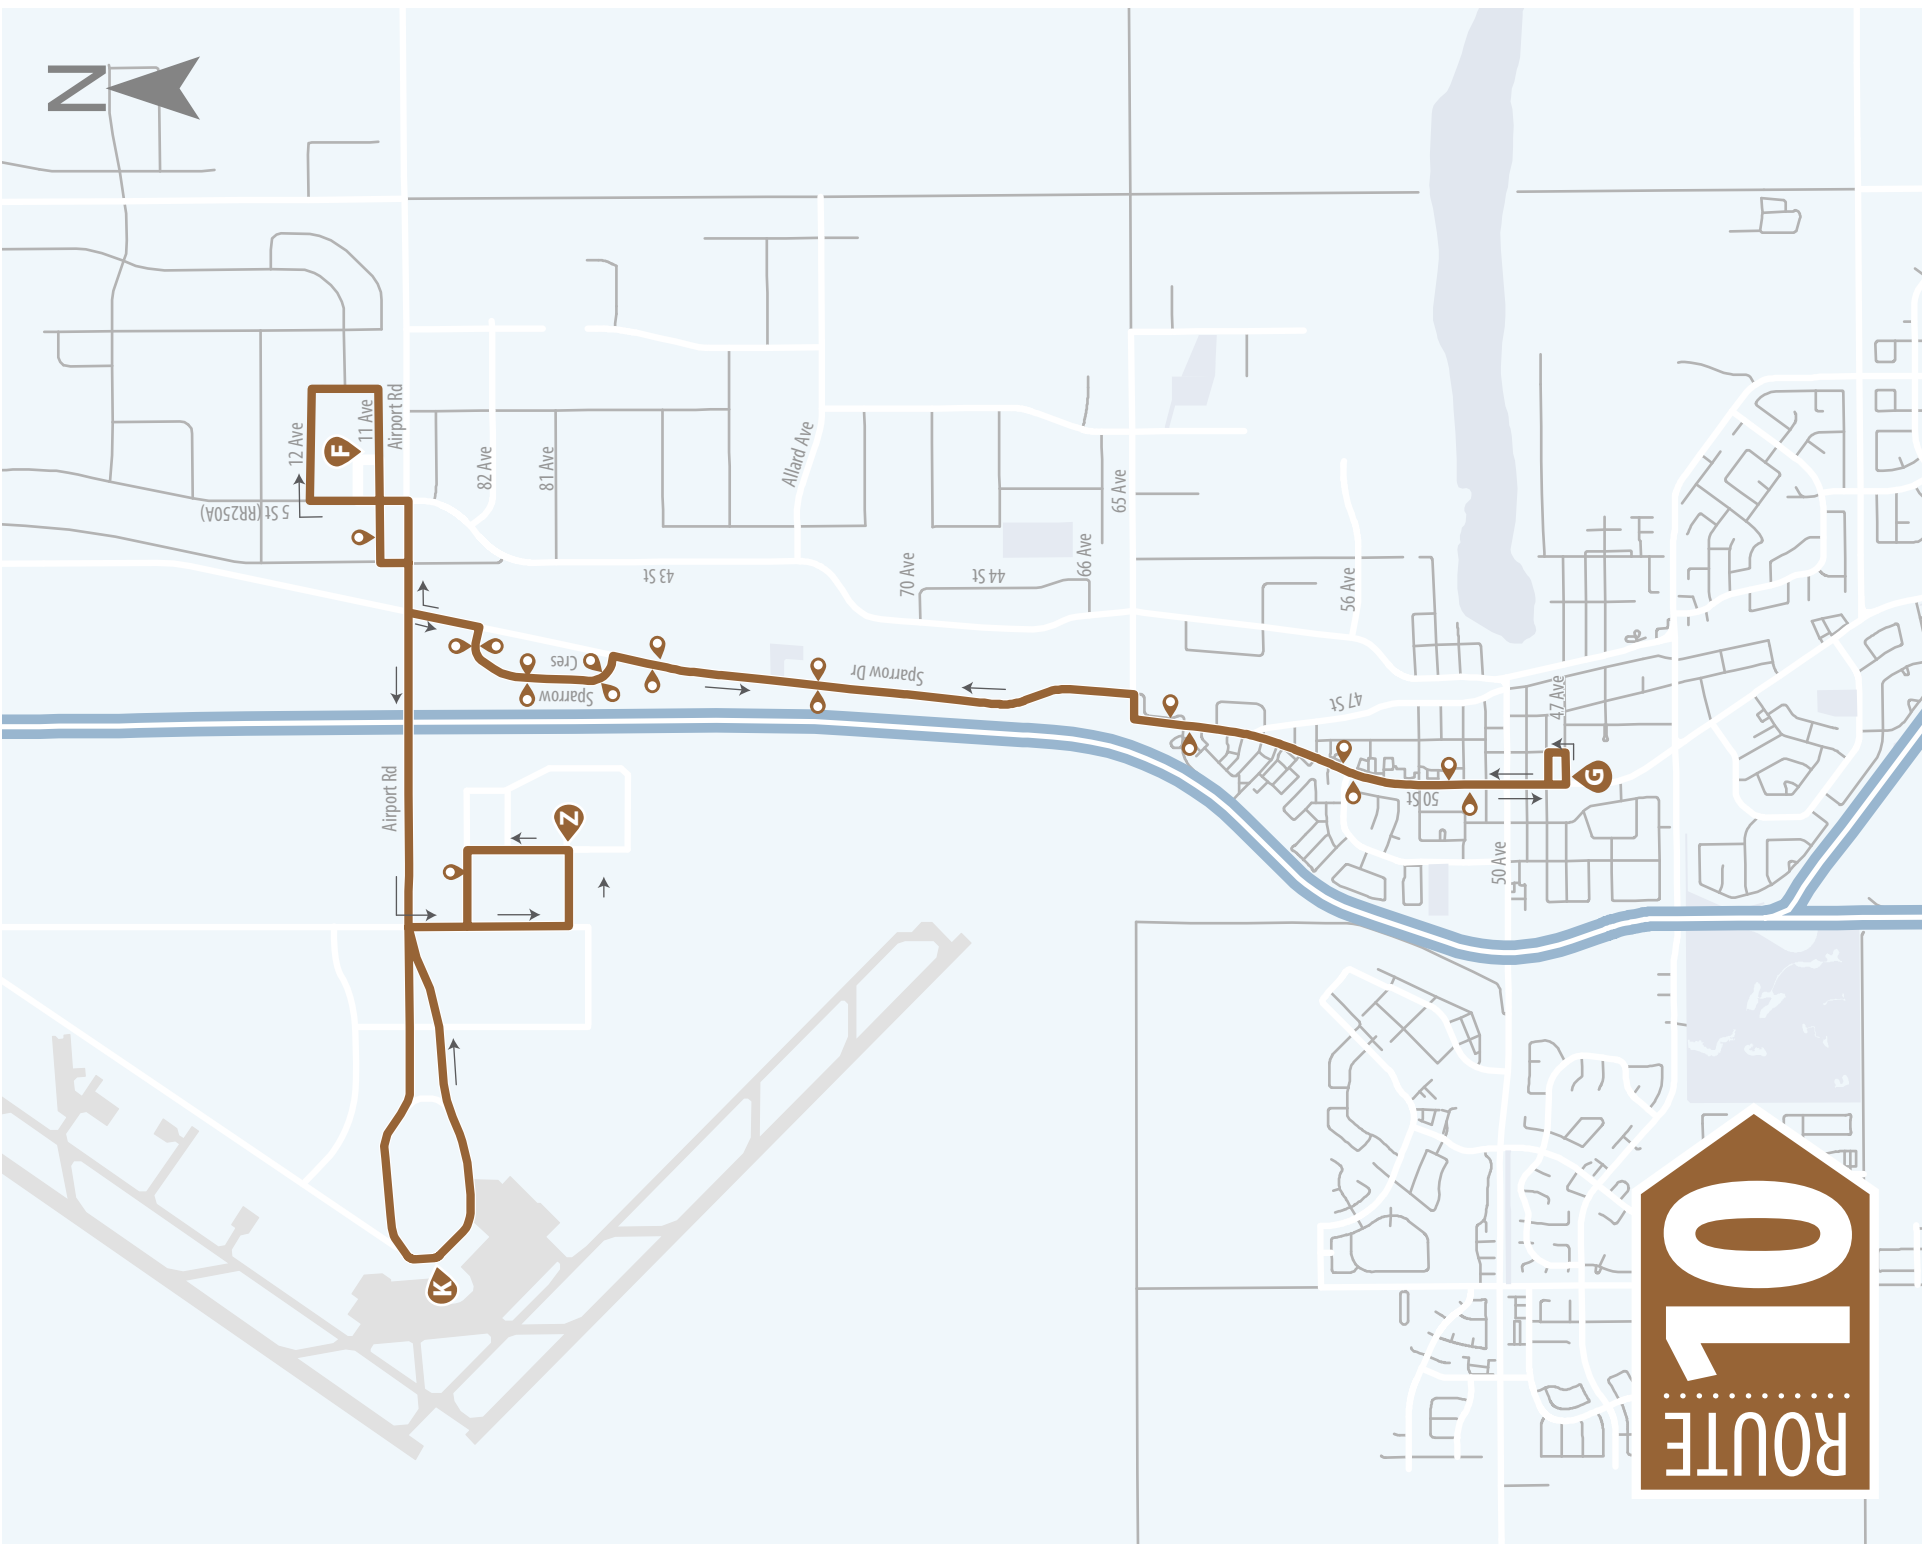

ROUTE 10 – SUNDAYS AND STATUTORY HOLIDAYS

	Alexandra Arena Depart	Leduc County Centre Nisku Depart	Premium Outlet Mall Arrive	Premium Outlet Mall Depart	Edmonton International Airport Arrive	Edmonton International Airport Depart	Premium Outlet Mall Arrive	Premium Outlet Mall Depart	Leduc County Centre Nisku Depart	Alexandra Arena Arrive
	G	F	Z	Z	K	K	Z	Z	F	G
	Stop 112	Stop 300	Stop 401	Stop 401	Stop 400	Stop 400	Stop 401	Stop 401	Stop 300	Stop 112
AM	9:50	10:02	10:09	10:11	10:19	10:22	10:28	10:30	10:36	10:48
	10:50	11:02	11:09	11:11	11:19	11:22	11:28	11:30	11:36	11:48
PM	12:08	12:20	12:27	12:29	12:37	12:40	12:46	12:48	12:54	1:06
	1:08	1:20	1:27	1:29	1:37	1:40	1:46	1:48	1:54	2:06
	2:08	2:20	2:27	2:29	2:37	2:40	2:46	2:48	2:54	3:06
	3:08	3:20	3:27	3:29	3:37	3:40	3:46	3:48	3:54	4:06
	4:08	4:20	4:27	4:29	4:37	4:40	4:46	4:48	4:54	5:06
	5:08	5:20	5:27	5:29	5:37	5:40	5:46	5:48	5:54	6:06
6:08	6:20	6:27	6:29	6:37	6:40	6:46	6:48	6:54	7:06	

ROUTE 10

Effective May 1, 2018

- ➔ Alexandra Park
- ➔ Leduc County Centre
- ➔ Premium Outlet Collection
- ➔ Edmonton International Airport (EIA)

ROUTE
10