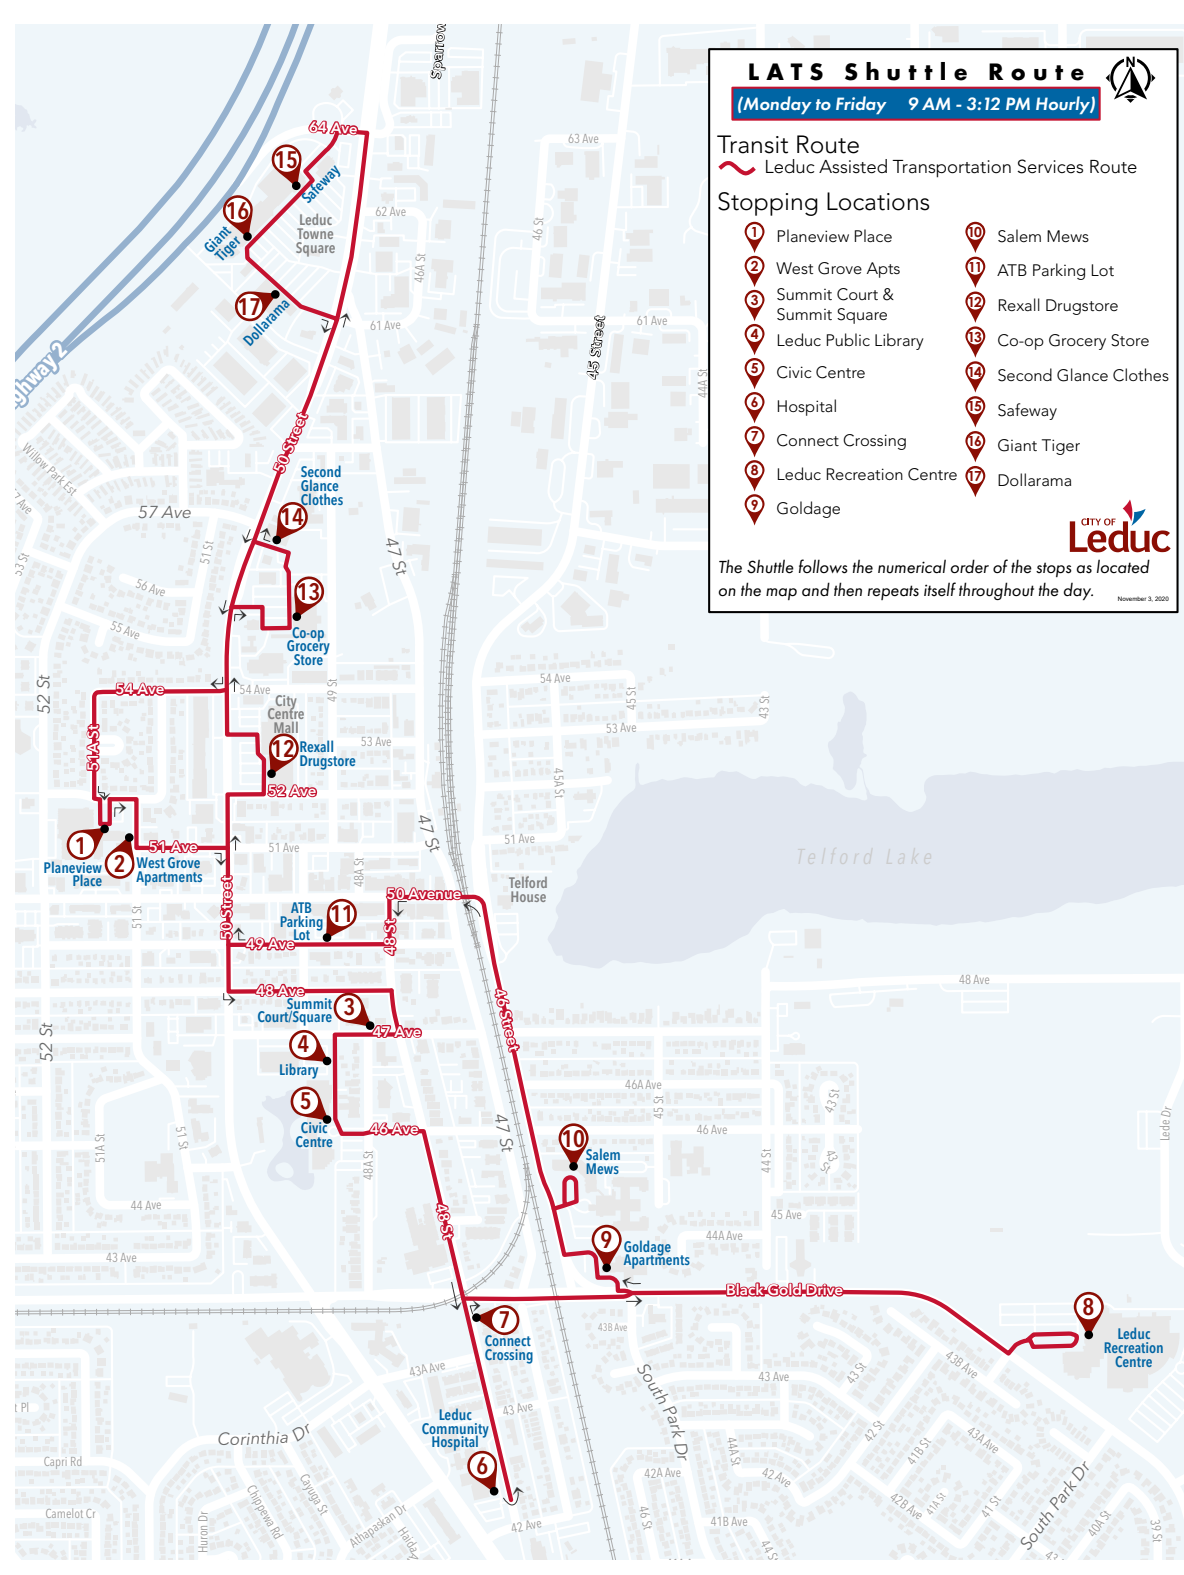

*Please note that service will not run between 12:04 and 1:03 p.m. on Fridays.

LATS Shuttle Route

(Monday to Friday 9 AM - 3:12 PM Hourly)

Transit Route
 Leduc Assisted Transportation Services Route

Stopping Locations

1 Planeview Place	10 Salem Mews
2 West Grove Apts	11 ATB Parking Lot
3 Summit Court & Summit Square	12 Rexall Drugstore
4 Leduc Public Library	13 Co-op Grocery Store
5 Civic Centre	14 Second Glance Clothes
6 Hospital	15 Safeway
7 Connect Crossing	16 Giant Tiger
8 Leduc Recreation Centre	17 Dollarama
9 Goldage	

The Shuttle follows the numerical order of the stops as located on the map and then repeats itself throughout the day.

City of Leduc
 November 3, 2020