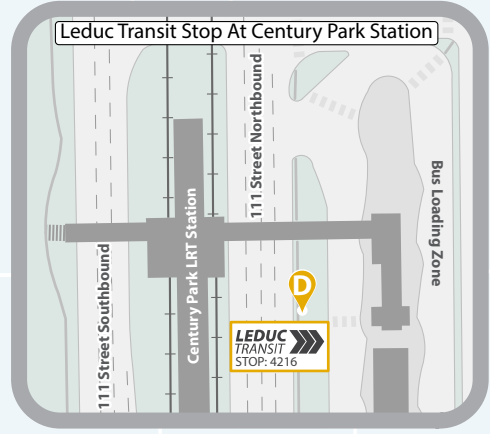

## ROUTE 1 – MORNING (MONDAY TO FRIDAY)

50 Street / 47 Avenue Depart Southbound	Leduc Recreation Centre Arrive	50 Street / 47 Avenue Arrive Northbound	50 Street / 47 Avenue Depart Northbound	Century Park Edmonton Arrive	Century Park Edmonton Depart	Amazon 1440 39 Avenue Arrive	Amazon 1440 39 Avenue Depart	Leduc County Centre	50 Street / 47 Avenue Arrive Southbound
C	B	A	A	D	D	AZ	AZ	F	C
Stop 101	Stop 106	Stop 100	Stop 100	ETS Stop 4216	ETS Stop 4216	Stop 340	Stop 340	Stop 300	Stop 101
5:19	5:26	5:32	5:34	5:59	6:04	6:18	6:20	6:37	6:47
5:49	5:56	6:02	6:04	6:29	6:34	6:48	6:50	7:07	7:17
6:19	6:26	6:32	6:34	6:59	7:04	7:18	7:20	7:37	7:47
6:49	6:56	7:02	7:04	7:29	7:34	7:48	7:50	8:07	8:17
7:19	7:26	7:32	7:34	7:59	8:04	8:18	8:20	8:37	8:47
7:49	7:56	8:02	8:04	8:29	8:34	8:48	8:50	9:07	9:17

## ROUTE 1 – AFTERNOON (MONDAY TO FRIDAY)

50 Street / 47 Avenue Depart Northbound	Leduc County Centre	Amazon 1440 39 Avenue Arrive	Amazon 1440 39 Avenue Depart	Century Park Edmonton Arrive	Century Park Edmonton Depart	50 Street / 47 Avenue Arrive Southbound	Leduc Recreation Centre Arrive	50 Street / 47 Avenue Arrive Northbound
A	F	AZ	AZ	D	D	C	B	A
Stop 100	Stop 300			ETS Stop 4216	ETS Stop 4216	Stop 101	Stop 106	Stop 100
2:55	3:08	3:22	3:24	3:37	3:44	4:09	4:16	4:22
3:25	3:38	3:52	3:54	4:07	4:14	4:39	4:46	4:52
3:55	4:08	4:22	4:24	4:37	4:44	5:09	5:16	5:22
4:25	4:38	4:52	4:54	5:07	5:14	5:39	5:46	5:52
4:55	5:08	5:22	5:24	5:37	5:44	6:09	6:16	6:22
5:25	5:38	5:52	5:54	6:07	6:14	6:39	6:46	6:52

to EDMONTON - Century Park LRT Station via Gateway Blvd / Calgary Trail

Border Business Park on return trip to City of Leduc

to EDMONTON - Century Park LRT Station via Gateway Blvd / Calgary Trail

Border Business Park on route to Edmonton

50 Ave

50 St

50 St

50 St

50 St

50 St

Alexandra Park

Black Gold Drive