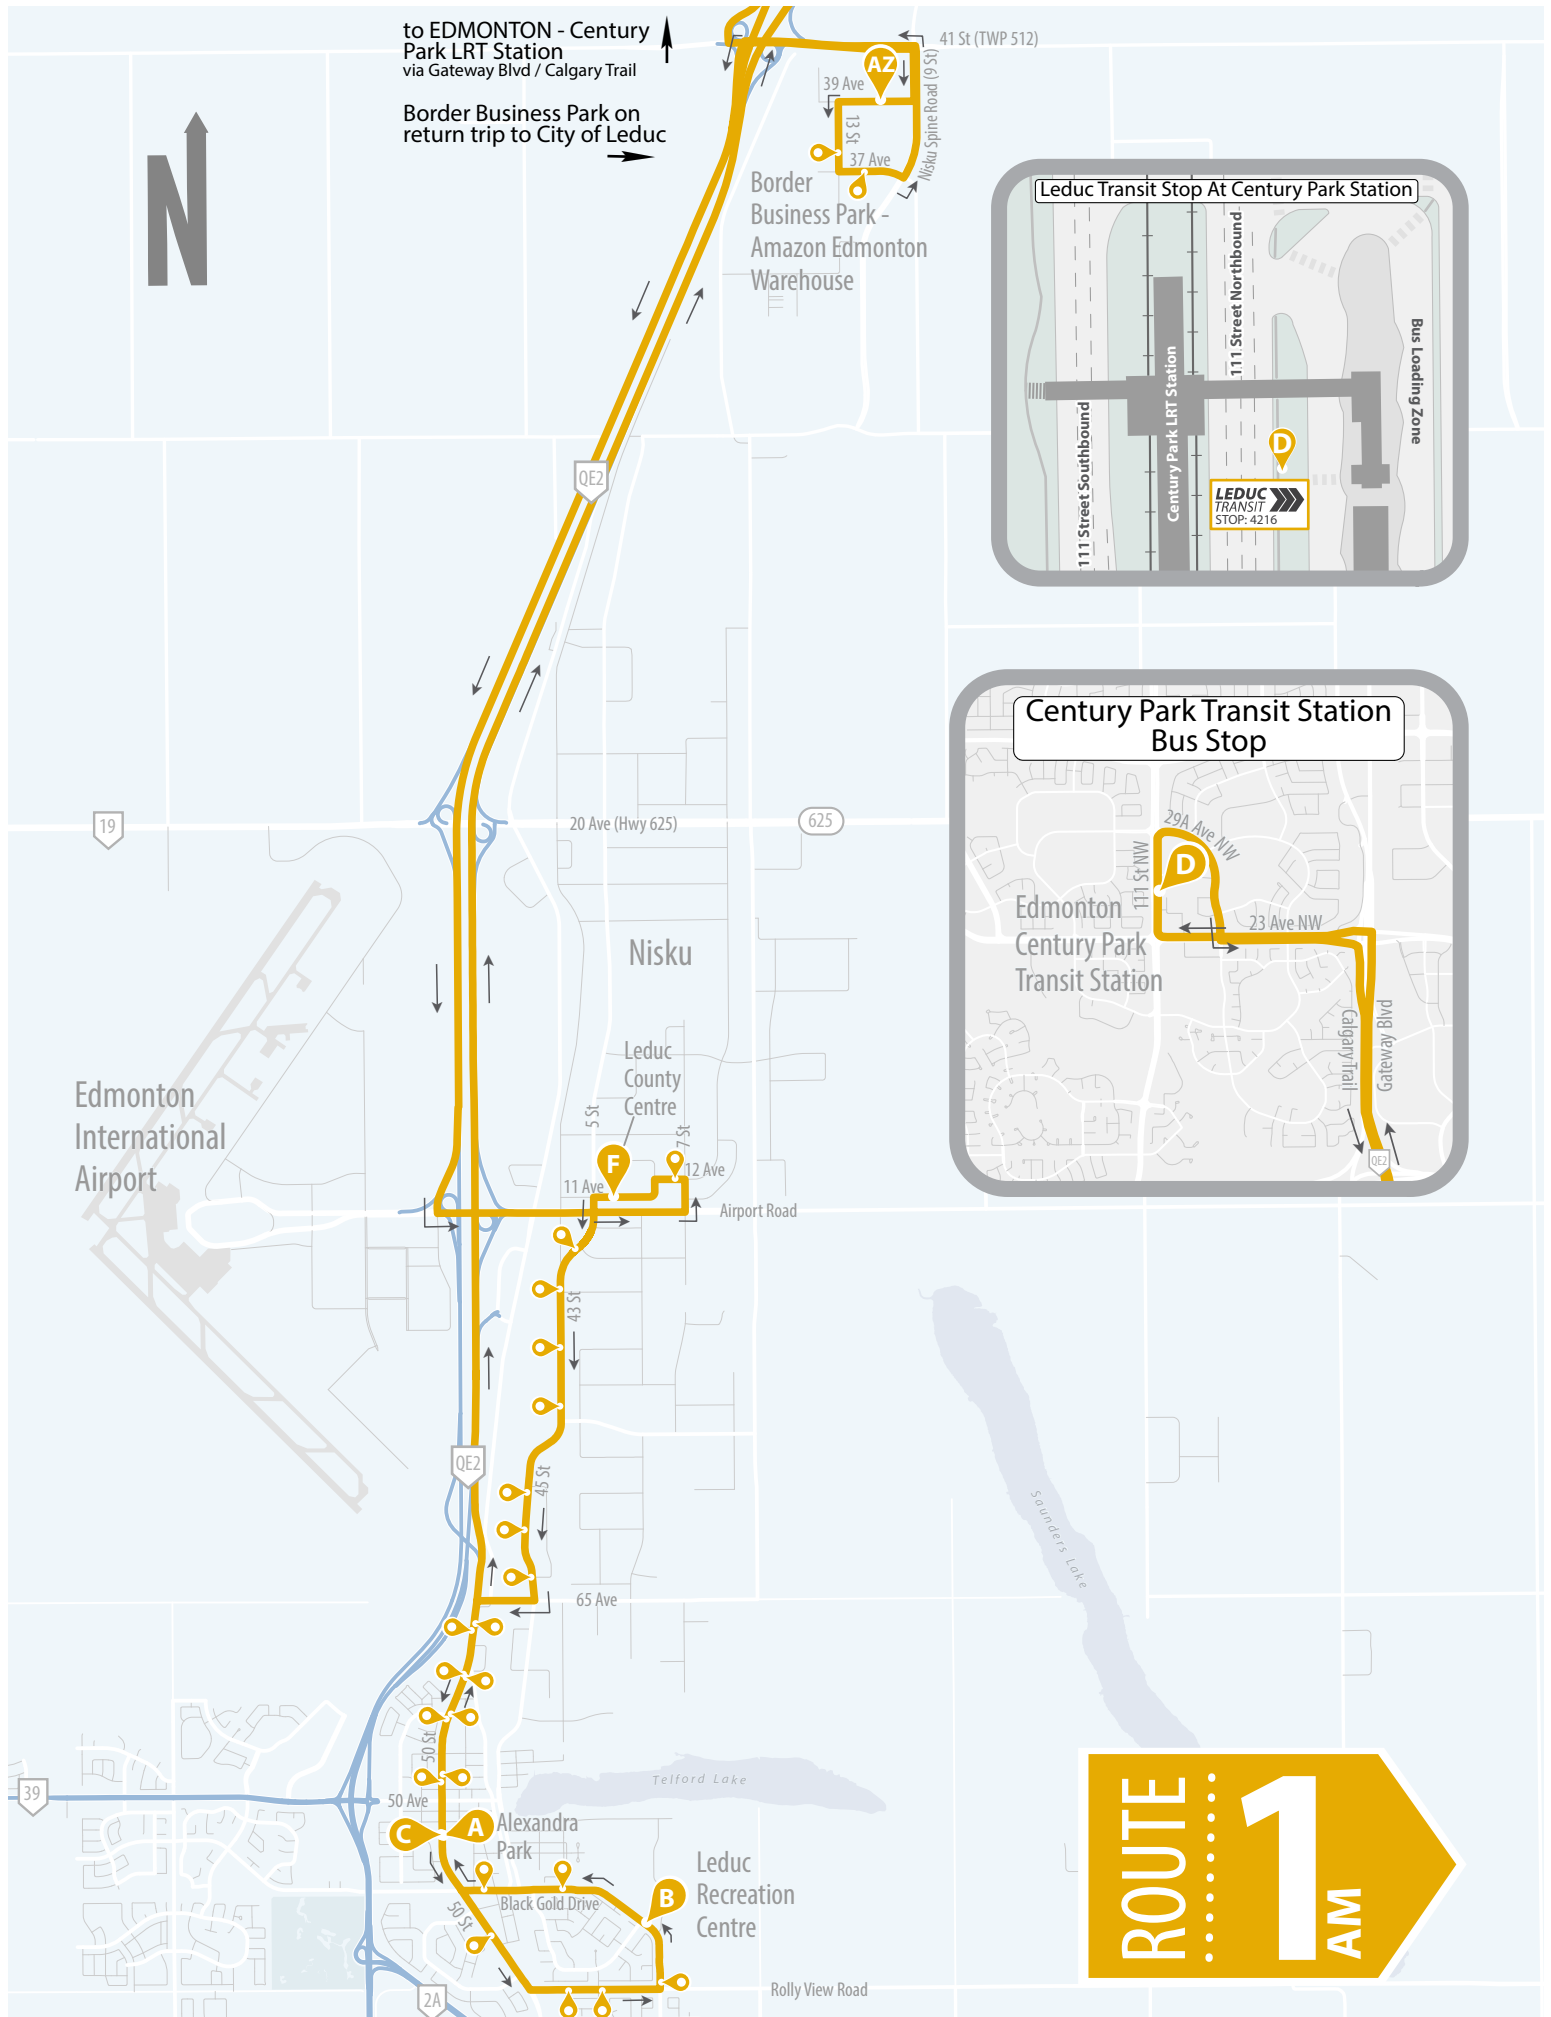

## ROUTE 1 – MORNING (MONDAY TO FRIDAY)

50 Street / 47 Avenue Depart Southbound	Leduc Recreation Centre Arrive	50 Street / 47 Avenue Arrive Northbound	50 Street / 47 Avenue Depart Northbound	Century Park Edmonton Arrive	Century Park Edmonton Depart	Amazon 1440 39 Avenue Arrive	Amazon 1440 39 Avenue Depart	Leduc County Centre	50 Street / 47 Avenue Arrive Southbound
C	B	A	A	D	D	AZ	AZ	F	C
Stop 101	Stop 106	Stop 100	Stop 100	ETS Stop 4216	ETS Stop 4216	Stop 340	Stop 340	Stop 300	Stop 101
5:19	5:26	5:32	5:34	5:59	6:04	6:18	6:20	6:37	6:47
5:49	5:56	6:02	6:04	6:29	6:34	6:48	6:50	7:07	7:17
6:19	6:26	6:32	6:34	6:59	7:04	7:18	7:20	7:37	7:47
6:49	6:56	7:02	7:04	7:29	7:34	7:48	7:50	8:07	8:17
7:19	7:26	7:32	7:34	7:59	8:04	8:18	8:20	8:37	8:47
7:49	7:56	8:02	8:04	8:29	8:34	8:48	8:50	9:07	9:17

## ROUTE 1 – AFTERNOON (MONDAY TO FRIDAY)

50 Street / 47 Avenue Depart Northbound	Leduc County Centre	Amazon 1440 39 Avenue Arrive	Amazon 1440 39 Avenue Depart	Century Park Edmonton Arrive	Century Park Edmonton Depart	50 Street / 47 Avenue Arrive Southbound	Leduc Recreation Centre Arrive	50 Street / 47 Avenue Arrive Northbound
A	F	AZ	AZ	D	D	C	B	A
Stop 100	Stop 300			ETS Stop 4216	ETS Stop 4216	Stop 101	Stop 106	Stop 100
2:55	3:08	3:22	3:24	3:37	3:44	4:09	4:16	4:22
3:25	3:38	3:52	3:54	4:07	4:14	4:39	4:46	4:52
3:55	4:08	4:22	4:24	4:37	4:44	5:09	5:16	5:22
4:25	4:38	4:52	4:54	5:07	5:14	5:39	5:46	5:52
4:55	5:08	5:22	5:24	5:37	5:44	6:09	6:16	6:22
5:25	5:38	5:52	5:54	6:07	6:14	6:39	6:46	6:52

to EDMONTON - Century Park LRT Station via Gateway Blvd / Calgary Trail

Border Business Park on return trip to City of Leduc

to EDMONTON - Century Park LRT Station via Gateway Blvd / Calgary Trail

Border Business Park on route to Edmonton

50 Ave

50 St

50 St

50 St

50 St

50 St

Alexandra Park

Black Gold Drive