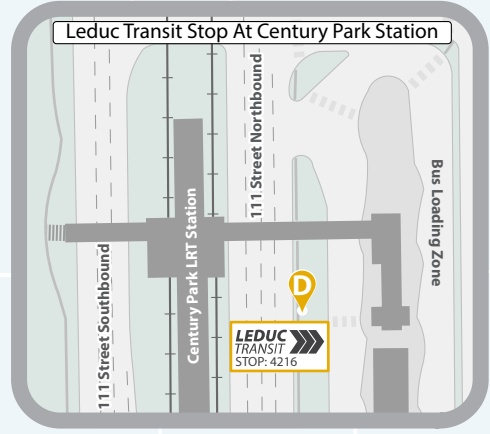

to EDMONTON - Century Park LRT Station via Gateway Blvd / Calgary Trail

Border Business Park on route to Edmonton

Border Business Park - Amazon Edmonton Warehouse

19

OE2

20 Ave (Hwy 625)

625

Nisku

Edmonton International Airport

Leduc County Centre

5 St

7 St

11 Ave

Airport Road

43 St

45 St

65 Ave

50 St

50 Ave

50 St

50 St

50 St

50 St

50 St

Alexandra Park

Black Gold Drive

Leduc Recreation Centre

Rolly View Road

Sauviers Lake

Telford Lake