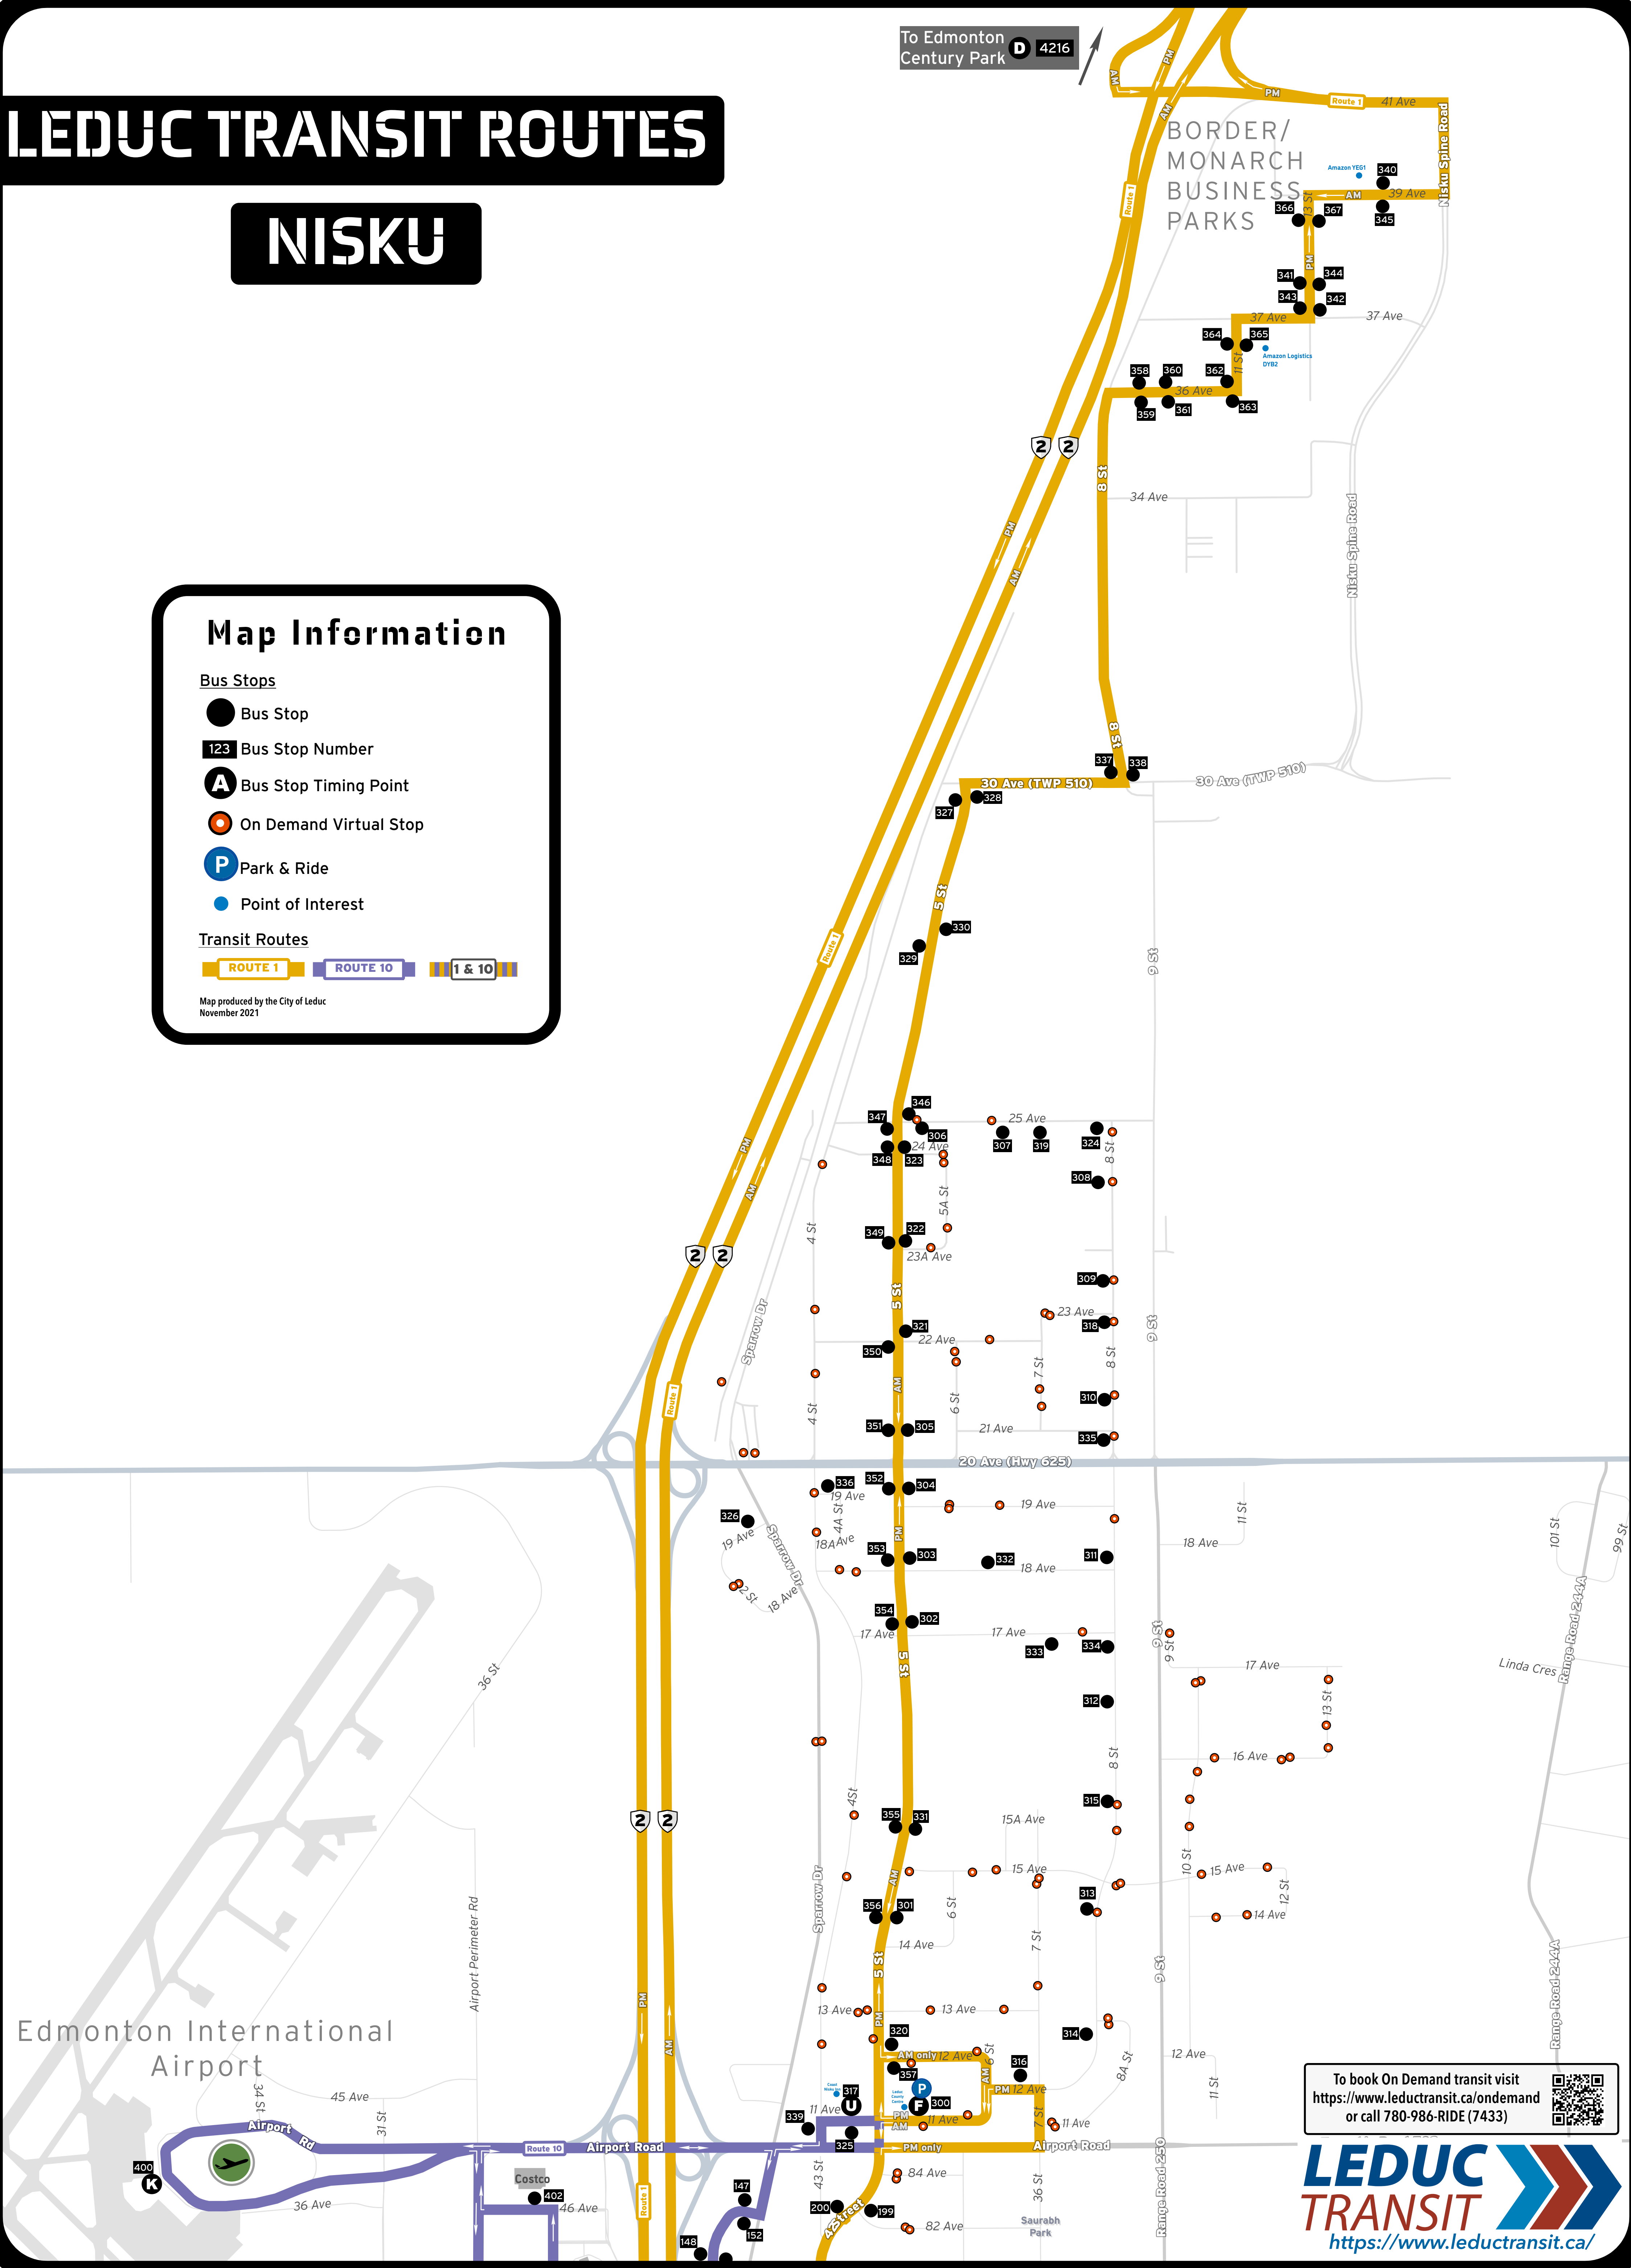

# LEDUC TRANSIT ROUTES

### Map Information

**Bus Stops**

-  Bus Stop
-  123 Bus Stop Number
-  Bus Stop Timing Point
-  On Demand Virtual Stop
-  Park & Ride
-  Point of Interest

**Transit Routes**

-  ROUTE 1
-  ROUTE 10
-  1 & 10

Map produced by the City of Leduc  
November 2021

To Edmonton Century Park **D** 4216

BORDER/  
MONARCH  
BUSINESS  
PARKS

To book On Demand transit visit  
<https://www.leductransit.ca/ondemand>  
or call 780-986-RIDE (7433)