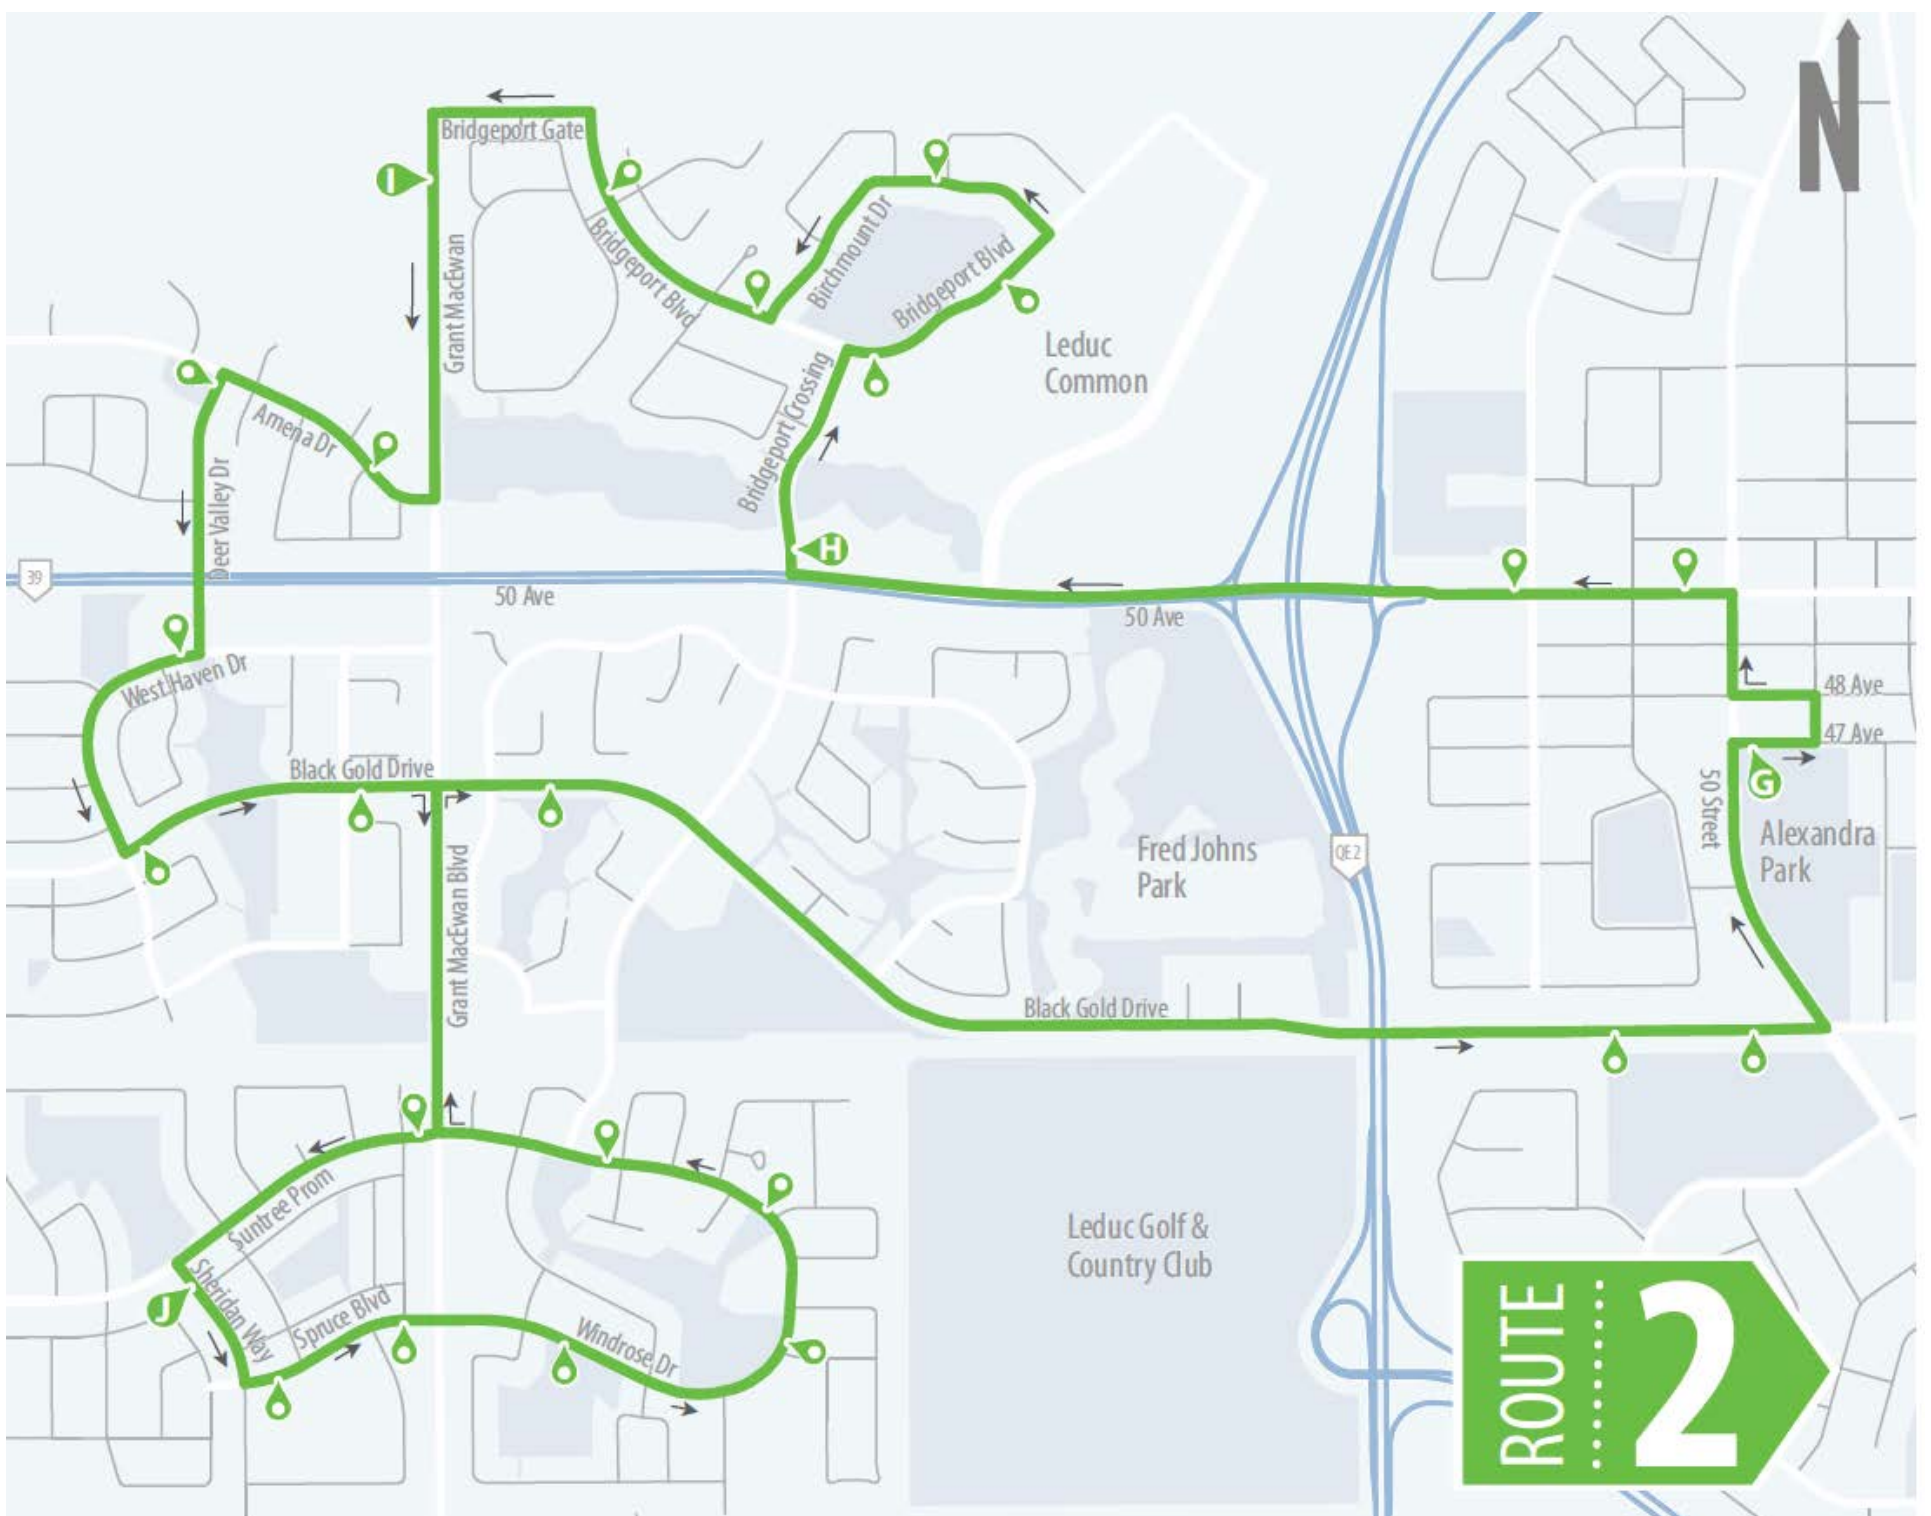

# TEMPORARY SERVICE as of March 25, 2020

\*see [LeducTransit.ca](http://LeducTransit.ca) for up to date information.

## ➔ ROUTE 2 – MORNING (MONDAY TO FRIDAY)

47 Avenue / 50 Street Depart	Bridgeport Crossing / 50 Avenue Arrive	Grant MacEwan Blvd / Bridgeport Gate Arrive	Sheridan Way / Suntree Promenade Arrive	47 Avenue / 50 Street Arrive
<b>G</b>	<b>H</b>	<b>I</b>	<b>J</b>	<b>G</b>
<b>Stop 112</b>	<b>Stop 115</b>	<b>Stop 121</b>	<b>Stop 128</b>	<b>Stop 112</b>
5:01	5:06	5:11	5:19	5:31
6:01	6:06	6:11	6:19	6:31
7:01	7:06	7:11	7:19	7:31

## ➔ ROUTE 2 – AFTERNOON (MONDAY TO FRIDAY)

**All p.m. runs are ON DEMAND from Stop #112 (Alexandra Arena) only**

**For most up-to-date information about Leduc Transit,  
please visit [www.leductransit.ca](http://www.leductransit.ca).**